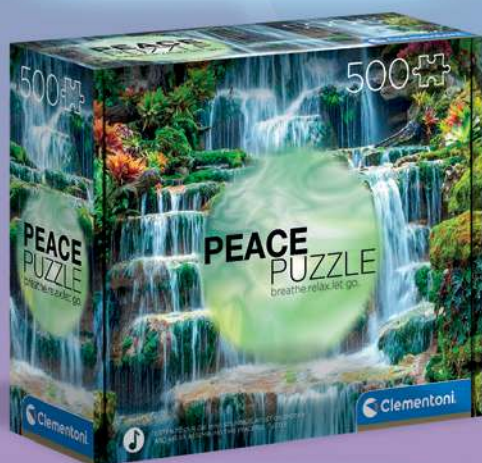

1000

Cod. 39845.4
Berlin

1000

Cod. 39847.8
Barcelona

PEACE PUZZLE

breathe.relax.let go.

LISTEN TO OUR
CALMING SOUNDS
PLAYLIST ON SPOTIFY
AND RELAX
ASSEMBLING THIS
PEACEFUL PUZZLE

Cod. 35527.3
Starry Night Dream