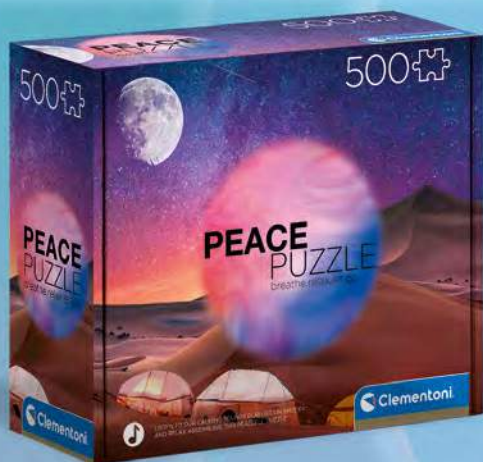

# PEACE PUZZLE

breathe.relax.let go.

LISTEN TO OUR  
CALMING SOUNDS  
PLAYLIST ON SPOTIFY  
AND RELAX  
ASSEMBLING THIS  
PEACEFUL PUZZLE

Cod. 35527.3  
Starry Night Dream

NEW

Cod. 35117.6  
The Flow

Cod. 35121.3  
Peaceful Wind