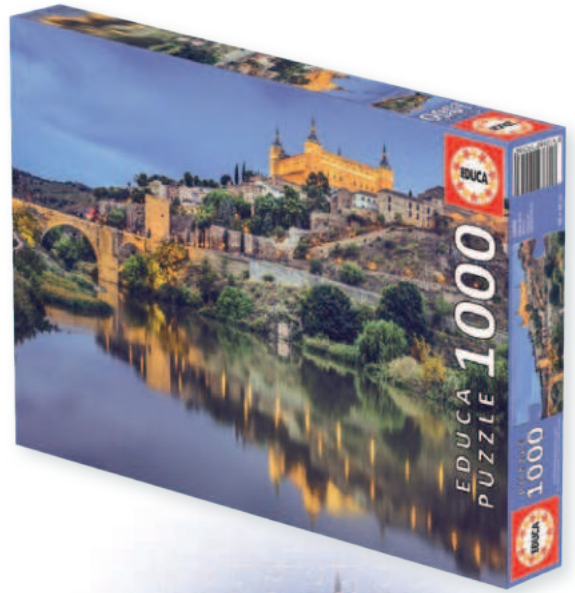

1000

UR 19615

TOLEDO
TOLEDO
TOLEDO
TOLEDO
CASTELLO, TOLEDO

1000

UR 19623

CÓRDOBA
CORDOUE
CÓRDOBA
CÓRDOBA
MEZQUITA, CORDOBA

1500

19618 UR

MOLINOS DE VIENTO, CONSUEGRA
MOULINS À VENT, CONSUEGRA
MOINHOS DE VENTO, CONSUEGRA
WIND MILLS, CONSUEGRA
WINDMÜHLEN VON CONSUEGRA

1000 37 x 27 x 5.5 cm
14 1/2" x 10 1/2" x 2 1/4" 68 x 48 cm
26 3/4" x 18 3/4" 4 pz
4 pcs

1500 43 x 30 x 5.5 cm
17" x 11 3/4" x 2 1/4" 85 x 60 cm
33 1/2" x 23 1/2" 4 pz
4 pcs