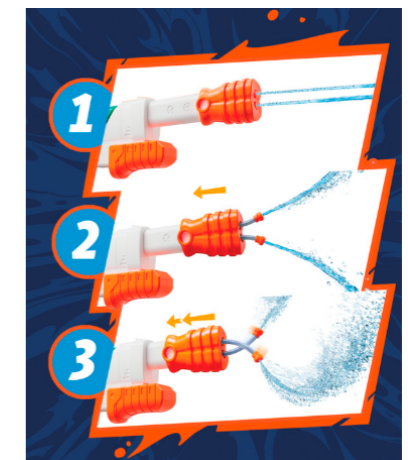

Nerf Super Soaker Hydro Frenzy Nerf Super Soaker Hydro Frenzy

El Super Soaker Hydro Frenzy de Nerf está diseñado con 2 tubos en el cañón y una boquilla ajustable para cambiar la forma en que sale el agua de los tubos. ¡para una diversión 3 en 1! Desata 2 chorros paralelos desde el lanzador. tira de la boquilla hasta la mitad para rociar 2 chorros amplios.

Season	CF
Caja	4
Dimensiones	57.15mm W x 184.15mm H x 511.175mm D
Código de Barras	05010993967797
Edad	6 +