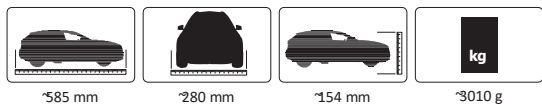

Box content:

- Model consists of 3457 parts
- Instructions

See safety notes: 14+ | 1