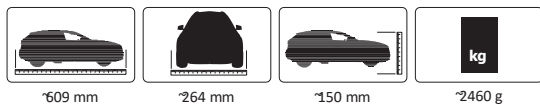

See safety notes: 14+ | 1