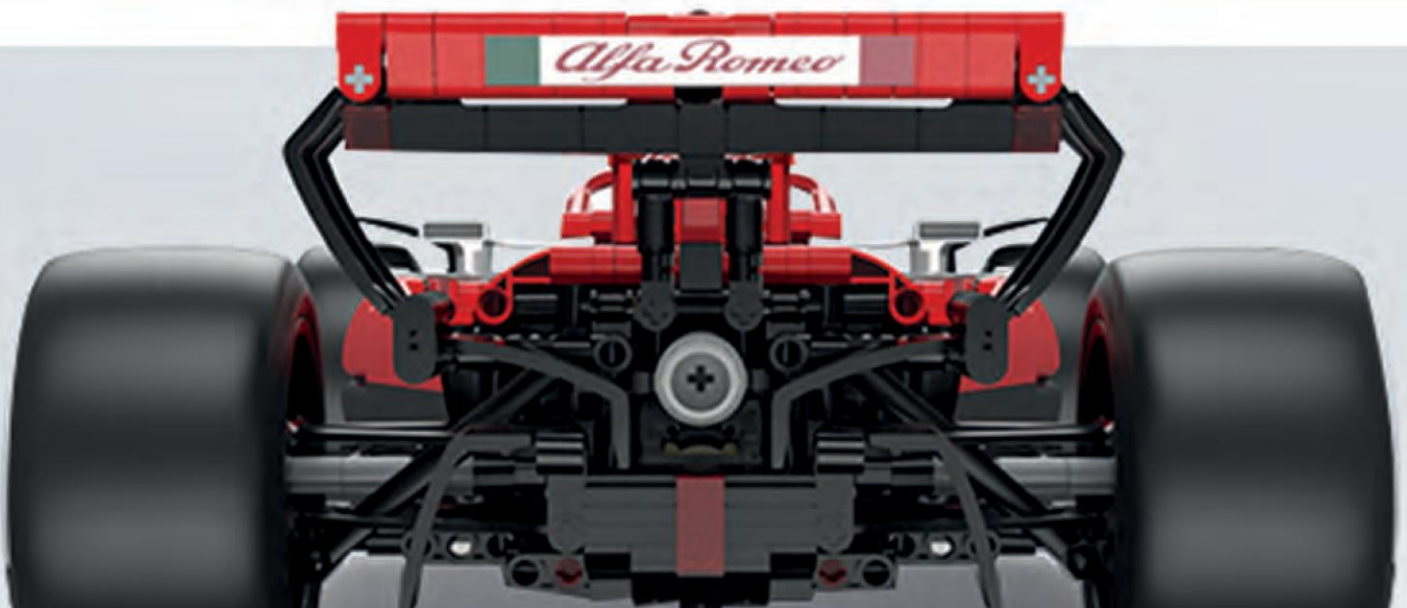

1:8

OFFIZIELL
LIZENZIERT
OFFICIALLY
LICENSED