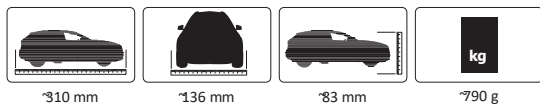

See safety notes: 8+ | 2 | 4