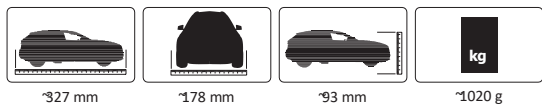

See safety notes: 8+ | 2 | 4