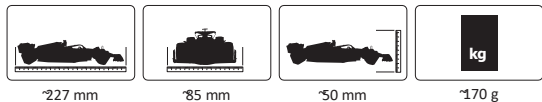

See safety notes: 6+ | 2 | 4