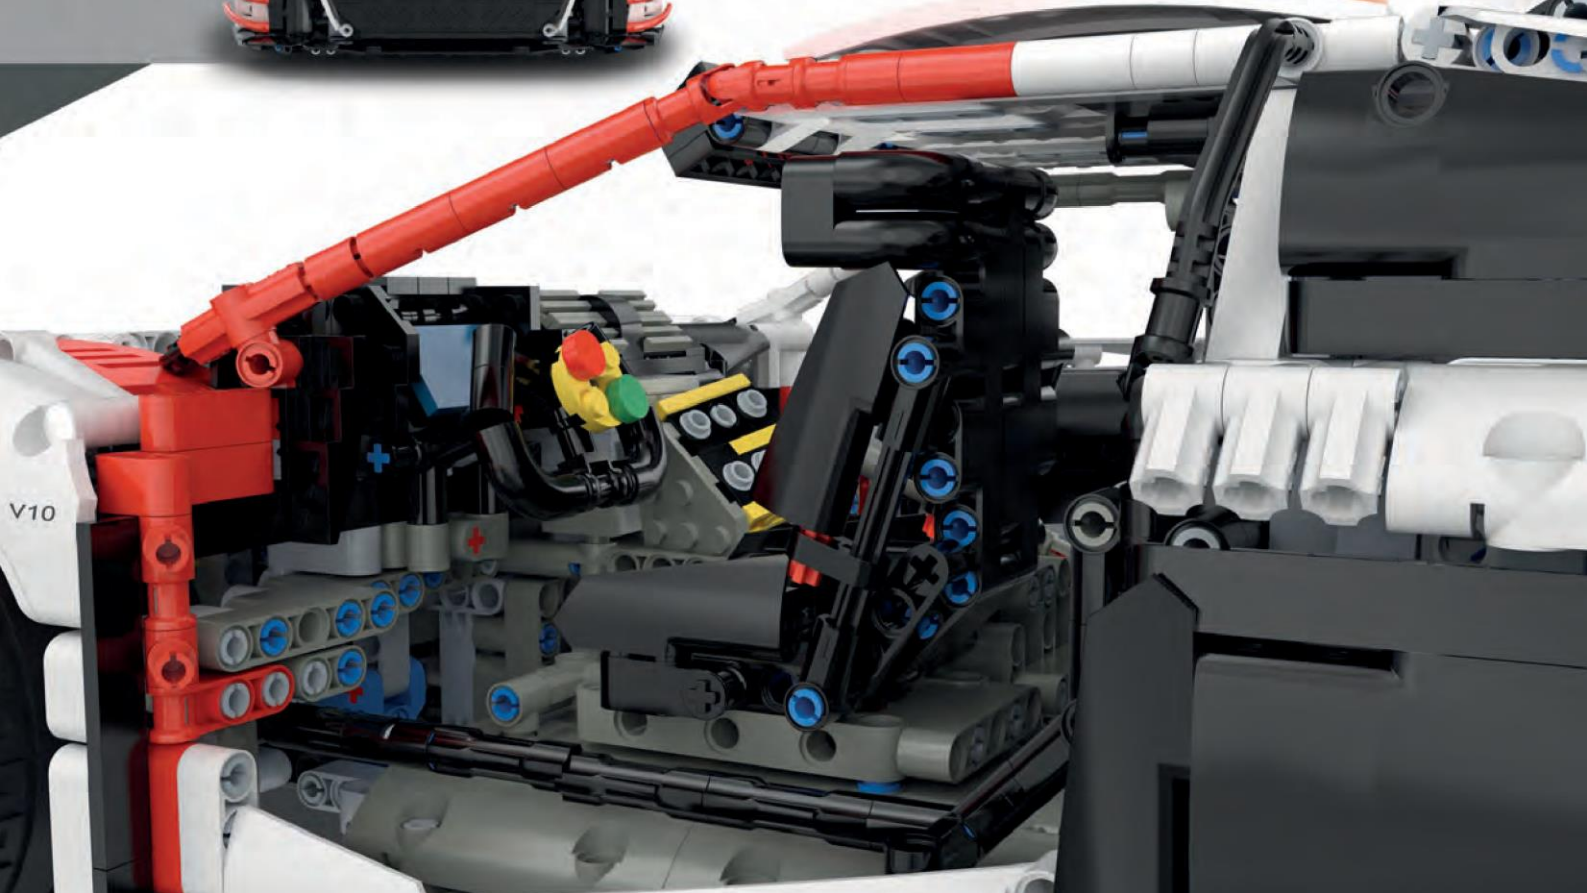

Highlights:

- Officially licensed
- Components are connected by simply plugging them together
- Decal sheet included

Functions:

- Manually open/close doors
- Manually open/close bonnet with shock absorber
- Front axle manually steerable
- Adjustable seat
- Engine with moving pistons

Box content:

- Model consists of 3314 parts
- Instructions

See safety notes: 14+ | 1

565 mm	270 mm	140 mm	~3696 g

--	--	--	--

1:8

OFFIZIELL
LIZENZIERT
OFFICIALLY
LICENSED

Controllable
wheel system