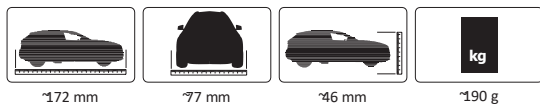

See safety notes: 6+ | 2 | 4