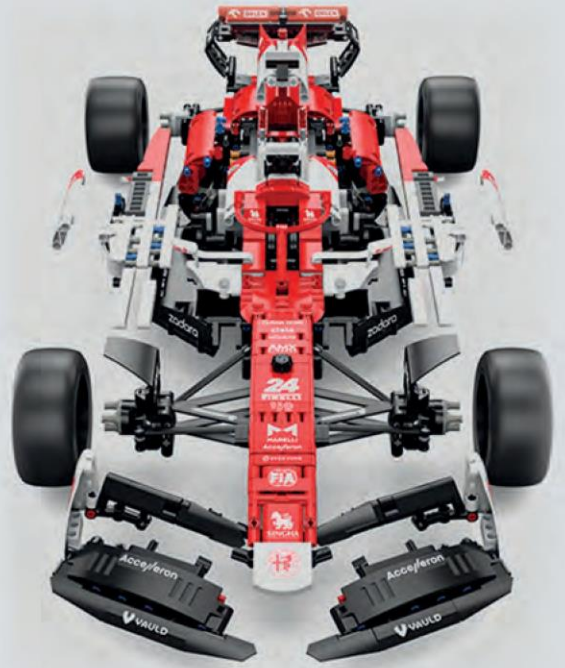

1:8

OFFIZIELL
LIZENZIERT
OFFICIALLY
LICENSED