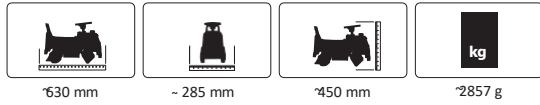

MerCedes-Benz AntOs Fire truck