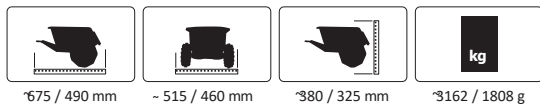

- Box content:**
- Model
 - Instructions

TraieLer - Power DraG/Big Wheel / StrOnG BuLL

See safety notes: 3+ | 2 | 4

- Highlights:**
- Large stable trailer
 - Single axle trailer
 - Suitable for the transport of stones, sand, leaves etc.
 - Maximum load up to 35 kg
 - 460350 and 460760 suitable for tractor: Power Drag, 460319, 460276, 460805, 460806, 460815, Big Wheel, 460835, 460836, 460837
 - 460270 and 460309 suitable for tractor: Strong Bull, 460262, 460795, 460796, 460825, 460826