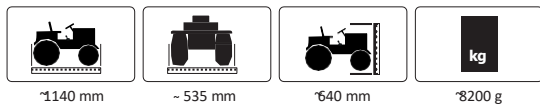

BiG Wheel

See safety notes: 3+ | 2 | 4 | 10 | 11 | 12

1. **Highlights:**
2. Smooth steering wheel system
   - Tilt prevention
   - Front swing axle
   - Trailer coupling for all common attachments

1. **Functions:**
2. Drive by pedalling
   - Manual chain tensioner
   - Adjustable seat
   - Engine bonnet can be opened
   - Horn on steering wheel

1. **Box content:**
2. Model
   - Instructions