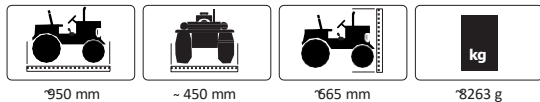

Power DraG

See safety notes: 3+ | 2 | 4 | 10 | 11 | 12

1. **Highlights:**
2. Smooth steering wheel system
   - Front swing axle
   - Trailer coupling for all common attachments

1. **Functions:**
2. Drive by pedalling
   - Manual chain tensioner
   - Adjustable seat
   - Horn on steering wheel
   - Removable front weight

1. **Box content:**
2. Model
   - Instructions