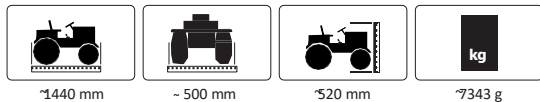

StrOnG BuLL with TraiLer

See safety notes: 3+ | 2 | 4 | 10 | 11 | 12

1. **Highlights:**
2. Smooth steering wheel system
   - Tilt prevention
   - Front swing axle
   - Trailer coupling for all common attachments

1. **Functions:**
2. Drive by pedalling
   - Manual chain tensioner
   - Adjustable seat
   - Engine bonnet can be opened
   - Horn on steering wheel
   - Trailer with tipping function

1. **Box content:**
2. Model
   - Instructions