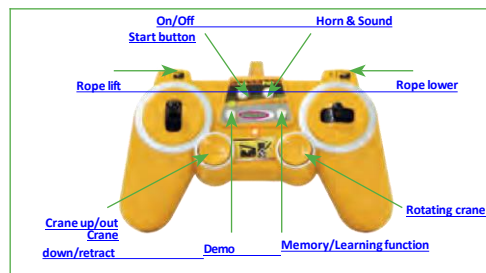

Functions:

- Forward/Reverse
- Left/Right
- Stop
- Memory/learning function
- Realistic engine sound, can be switched off
- Horn
- Demo
- Crane up/out
- Crane down/retract
- 660° rotatable crane
- Rope up/down
- Top speed approx. 4 Km/h