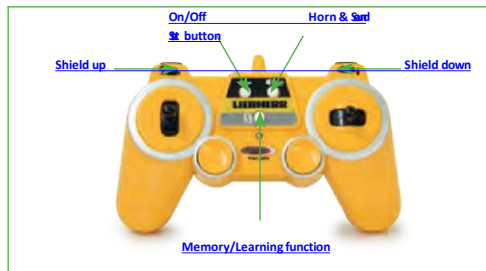

--	--	--	--	--	--	--	--	--

Bulldozer Liebherr 2,4GHz

No. 405057

Working range

LIEBHERR

Highlights:

- 2.4GHz transmitter for multiplayer operation
- Officially licensed
- Reversing warning sound
- Programmable functions with repeat function
- Auto standby mode
- LED lights front

Functions:

- Forward/Reverse
- Left/Right
- Stop
- Memory/learning function
- Realistic engine sound, can be switched off
- Horn
- Shield up/down/tilting
- Rear ripper up/down manually
- Top speed approx. 1 Km/h