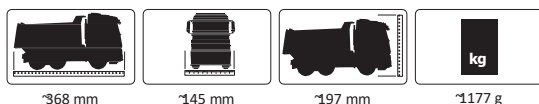

Recommended Accessories:

- Charger „Charge Cell“ incl. 6 x NiMH 1,2V 2400mAh batteries, No. 153085
- Construction site set, Ord. No. 412413

560 x 195 x 265 mm

III. recommended accessories

See safety notes: 6+ | 2 | 4