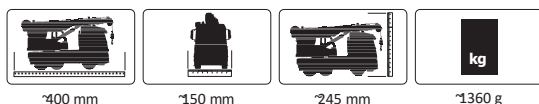

Recommended Accessories:

- Charger „Charge Cell“
- incl. 6 x NiMH 1,2V 2400mAh batteries, No. 153085
- Construction site set, Ord. No. 412413

See safety notes: 6+ | 2 | 4