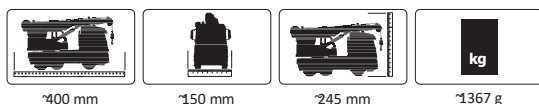

Recommended Accessories:

- Charger „Charge Cell“ incl. 6 x NiMH 1,2V 2400mAh batteries, No. 153085
- Construction site set, Ord. No. 412413

560 x 195 x 265 mm

III. recommended accessories

See safety notes: 6+ | 2 | 4