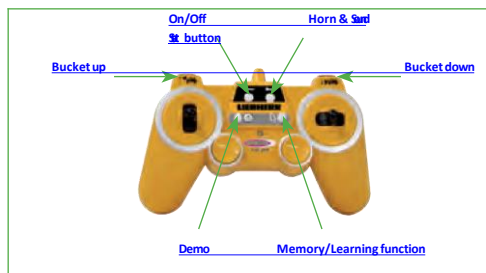

Wheel Loader Liebherr 564 2,4GHz

No. 405007

Working range

LIEBHERR

Highlights:

- 2.4GHz transmitter for multiplayer operation
- Officially licensed
- Reversing warning sound
- Programmable functions with repeat function
- Auto standby mode
- Demo mode. Pre-programmed sequence
- True to original articulated steering
- Treaded rubber tyres
- LED lights front
- Indicator light

Functions:

- Forward/Reverse
- Left/Right
- Stop
- Memory/learning function
- Realistic engine sound, can be switched off
- Horn
- Demo
- Bucket up/down/tilt down
- Top speed approx. 4 Km/h

Box content:

- Model
- Remote control 2,4GHz
- Instructions

Required accessories:

- Remote control: 2 x AA 1,5V batteries, Ord. No. 140267 (4 pieces)
- Model: 4 x AA 1,5V batteries, Ord. No. 140267 (4 pieces)

Recommended Accessories:

- Charger „Charge Cell“ incl. 6 x NiMH 1,2V 2400mAh batteries, No. 153085
- Construction site set, Ord. No. 412413

See safety notes: 6+ | 2 | 4