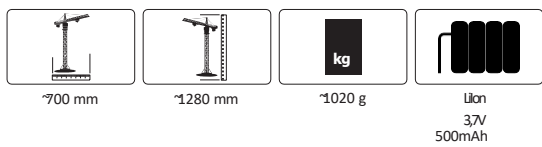

Recommended Accessories:

- Construction site set, Ord. No. 412413

See safety notes: 6+ | 2 | 4