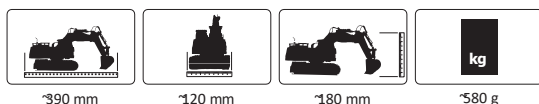

Recommended Accessories:

- Charger „Charge Cell“ incl. 6 x NiMH 1,2V 2400mAh batteries, No. 153085

See safety notes: 6+ | 2 | 4