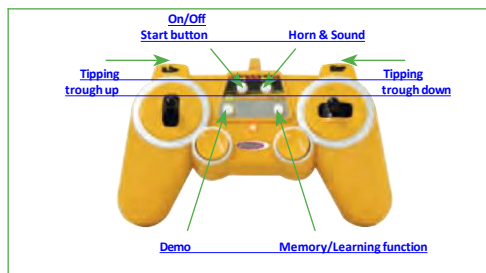

Functions:

- Forward/Reverse
- Left/Right
- Stop
- Memory/learning function
- Realistic engine sound, can be switched off
- Horn
- Demo
- Tipping trough up/down
- Doors manually open/close
- Top speed approx. 4 Km/h