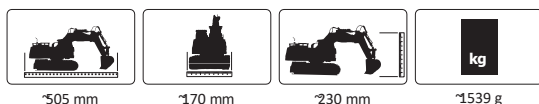

565 x 195 x 315 mm

III. recommended accessories

See safety notes: 6+ | 2 | 4

Crane Liebherr 2,4GHz

No. 405109

LIEBHERR

- Highlights:**
- 2.4GHz transmitter for multiplayer operation
 - Officially licensed

- Functions:**
- Load hook up/down
 - Trolley forward/back
 - Endless tower rotation