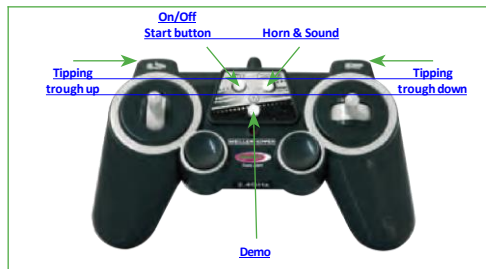

III. recommended accessories

See safety notes: 6+ | 2 | 4

Dump truck Volvo FMX Meiller 2,4GHz

No. 406312

Working range

Highlights:

- 2.4GHz transmitter for multiplayer operation
- Officially licensed
- Reversing warning sound
- Auto standby mode
- Demo mode. Pre-programmed sequence
- 4 wheel drive
- Treaded rubber tyres
- LED lights front/rear
- LED signal lights

Functions:

- Forward/Reverse
- Left/Right
- Stop
- Realistic engine sound, can be switched off
- Horn
- Demo
- Tipping trough up/down
- Doors manually open/close
- Top speed approx. 4 Km/h

Box content:

- Model
- Remote control 2,4GHz
- Instructions