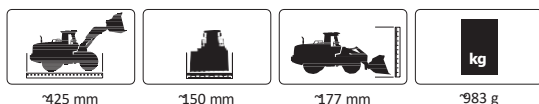

- Charger „Charge Cell“ incl. 6 x NiMH 1,2V 2400mAh batteries, No. 153085
- Construction site set, Ord. No. 412413

III. recommended accessories

See safety notes: 6+ | 2 | 4

Heavy Duty Crane Mercedes-Benz Arocs Liebherr 2,4GHz