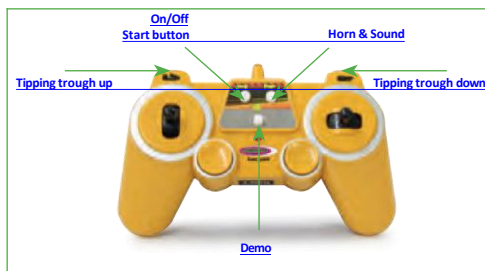

570 x 195 x 265 mm

III. recommended accessories

See safety notes: 6+ | 2 | 4

Dump Truck Volvo A40G 2,4GHz

No. 405056

Working range

Highlights:

- 2.4GHz transmitter for multiplayer operation
- Officially licensed
- Reversing warning sound
- Auto standby mode
- Demo mode. Pre-programmed sequence
- True to original articulated steering
- Treaded rubber tyres
- LED lights front

Functions:

- Forward/Reverse
- Left/Right
- Stop
- Realistic engine sound, can be switched off
- Horn
- Demo
- Tipping trough up/down
- Top speed approx. 4 Km/h

Box contents:

- Model
- Remote control 2,4GHz
- Instructions