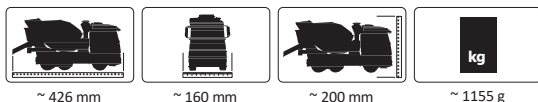

Recommended Accessories:

- Charger „Charge Cell“ incl. 6 x NiMH 1,2V 2400mAh batteries, No. 153085
- Construction site set, Ord. No. 412413

See safety notes: 6+ | 2 | 4