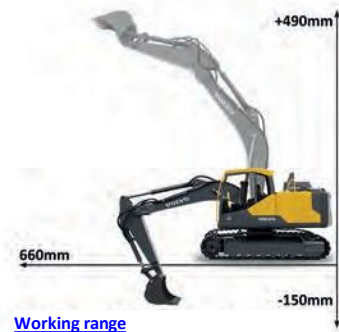

Excavator Volvo EC160E Metal Destruction-Set 2,4 GHz

No. 406300

Working range