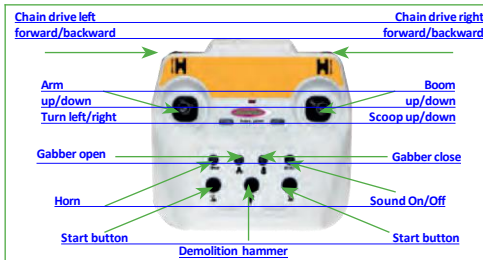

Excavator Volvo EC160E Metal Destruction-Set 2,4 GHz

No. 406300

Working range

Highlights:

- 2.4GHz transmitter for multiplayer operation
- Officially licensed
- Detailed interior
- Detailed design
- Realistic engine sound
- Start button on remote control
- Auto standby mode
- Each joint individually controllable
- LED headlights
- Metal bucket
- Attachments function
- Working range -150mm to +490mm
- Lifting force 1500g
- Replaceable battery

610 x 213 x 292 mm

Box content:

- Model
- Remote control 2,4GHz
- Drive battery
- USB charger
- Screwdriver
- Shell grapple
- Demolition hammer metal
- Ball
- Instructions

Required accessories:

- Remote control: 3 x AA 1,5V batteries, Ord. No. 140267 (4 pieces)