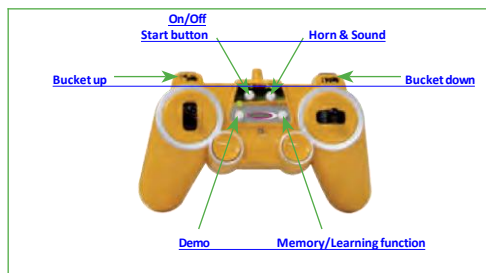

Wheel Loader 440 2,4GHz

No. 410005

Working range

Highlights:

- 2.4GHz transmitter for multiplayer operation
- Reversing warning sound
- Programmable functions with repeat function
- Auto standby mode
- Demo mode. Pre-programmed sequence
- True to original articulated steering
- Treaded rubber tyres
- LED lights front
- Indicator light

Functions:

- Forward/Reverse
- Left/Right
- Stop
- Memory/learning function
- Realistic engine sound, can be switched off
- Horn
- Demo
- Bucket up/down/tilt down
- Top speed approx. 4 Km/h

Box content:

- Model
- Remote control 2,4GHz
- Instructions

Required accessories:

- Remote control: 2 x AA 1,5V batteries, Ord. No. 140267 (4 pieces)
- Model: 4 x AA 1,5V batteries, Ord. No. 140267 (4 pieces)

Recommended Accessories:

- Charger „Charge Cell“ incl. 6 x NiMH 1,2V 2400mAh batteries, No. 153085
- Construction site set, Ord. No. 412413

See safety notes: 6+ | 2 | 4