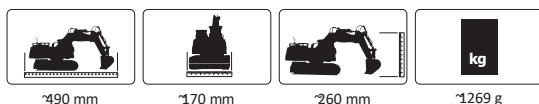

Recommended Accessories:

- Charger „Charge Cell“
- incl. 6 x NiMH 1,2V 2400mAh batteries, No. 153085
- Sorting grab, Ord. No. 412196
- Demolition hammer, Ord. No. 412197
- Construction site set, Ord. No. 412413

See safety notes: 6+ | 2 | 4