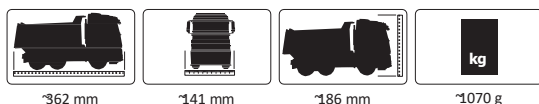

Recommended Accessories:

- Charger „Charge Cell“ incl. 6 x NiMH 1,2V 2400mAh batteries, No. 153085
- Construction site set, Ord. No. 412413

See safety notes: 6+ | 2 | 4