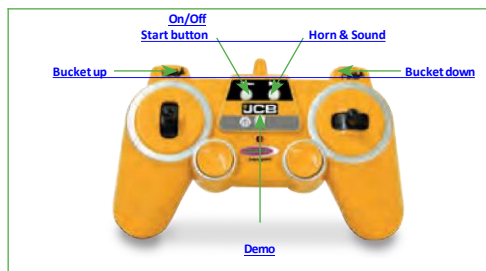

Functions:

- Forward/Reverse
- Left/Right
- Stop
- Realistic engine sound, can be switched off
- Horn
- Demo
- Bucket up/down/tilt down
- Rear excavator manually up/down/dump
- Rear excavator manually left/right movement
- Manuel retractable booms
- Seat manually rotatable
- Top speed approx. 4 Km/h