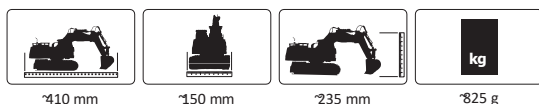

III. recommended accessories

See safety notes: 6+ | 2 | 4