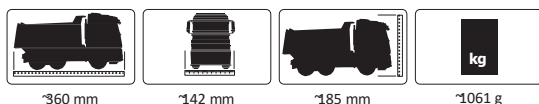

See safety notes: 6+ | 2 | 4