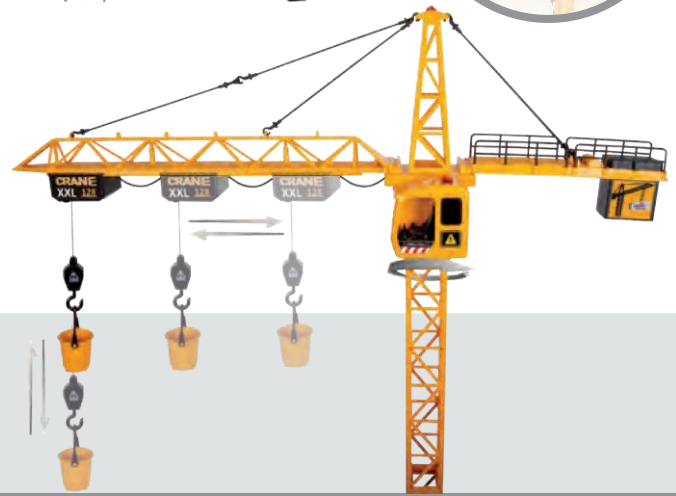

1010 mm

1066 g

405109

4 042774 1432973

Crane XXL 128 2,4GHz

No. 406320

Highlights:

- 2.4GHz transmitter for multiplayer operation
- Detailed interior
- Open crane cabin for play figure
- Realistic engine sound
- Realistic sound effects
- Auto standby mode
- Demo mode. Pre-programmed sequence
- LED lights in the roof
- Metal hook
- Lifting force 800g
- Slip clutch
- Replaceable battery
- Mounting platform
- Easy to assemble