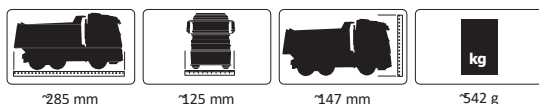

Recommended Accessories:

- Charger „Charge Cell“ incl. 6 x NiMH 1,2V 2400mAh batteries, No. 153085

See safety notes: 6+ | 2 | 4