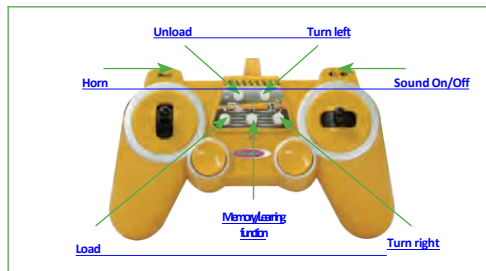

Functions:

- Forward/Reverse
- Left/Right
- Stop
- Memory/learning function
- Realistic engine sound, can be switched off
- Horn
- 660 ° tower rotation
- Load/unload
- Top speed approx. 1 Km/h