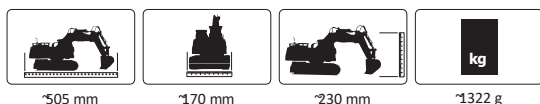

565 x 195 x 315 mm

III. recommended accessories

See safety notes: 6+ | 2 | 4

Excavator Liebherr R 936 Destruction-Set 2,4GHz

No. 405112

Working range

Metal pucket

LIEBHERR