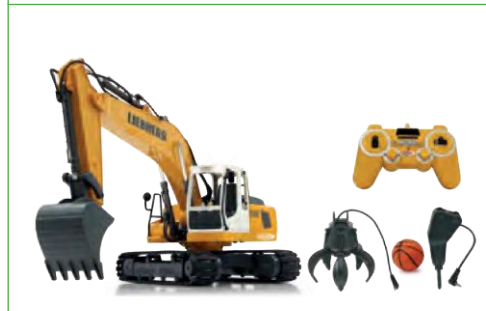

Recommended Accessories:

- Charger „Charge Cell“ incl. 6 x NiMH 1,2V 2400mAh batteries, No. 153085
- Construction site set, Ord. No. 412413