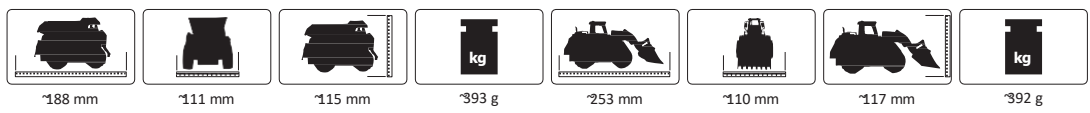

295 x 130 x 170 mm

III. recommended accessories

See safety notes: 6+ | 2 | 4

~188 mm

~111 mm

~115 mm

~393 g

~253 mm