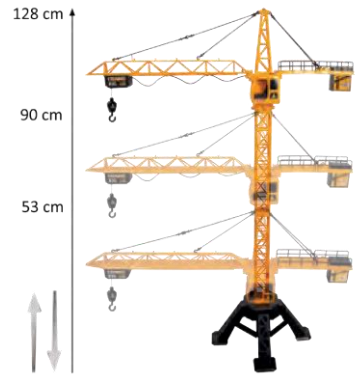

1010 mm

1066 g

405109

4 042774 1432973

Crane XXL 128 2,4GHz

No. 406320

Highlights:

- 2.4GHz transmitter for multiplayer operation
- Detailed interior
- Open crane cabin for play figure
- Realistic engine sound
- Realistic sound effects
- Auto standby mode
- Demo mode. Pre-programmed sequence
- LED lights in the roof
- Metal hook
- Lifting force 800g
- Slip clutch
- Replaceable battery
- Mounting platform
- Easy to assemble