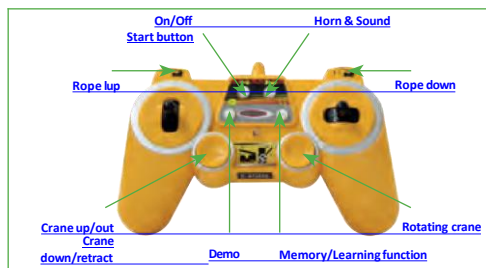

Heavy Duty Crane Mercedes-Benz Arocs Liebherr 2,4GHz

No. 405034

Working range

LIEBHERR

Highlights:

- 2.4GHz transmitter for multiplayer operation
- Officially licensed
- Reversing warning sound
- Programmable functions with repeat function
- Auto standby mode
- Demo mode. Pre-programmed sequence
- 4 wheel drive
- Treaded rubber tyres
- LED lights front/rear
- LED signal lights

Functions:

- Forward/Reverse
- Left/Right
- Stop
- Memory/learning function
- Realistic engine sound, can be switched off
- Horn
- Demo
- Crane up/out
- Crane down/retract
- 660° rotatable crane
- Rope up/down
- Top speed approx. 4 Km/h

560 x 195 x 260 mm

Box content:

- Model
- Remote control 2,4GHz
- 3 logs
- Instructions

Required accessories:

- Remote control:
- 2 x AA 1,5V batteries, Ord. No. 140267 (4 pieces)
- Model:
- 4 x AA 1,5V batteries, Ord. No. 140267 (4 pieces)

Recommended Accessories:

- Charger „Charge Cell“
- incl. 6 x NiMH 1,2V 2400mAh batteries, No. 153085
- Construction site set, Ord. No. 412413

See safety notes: 6+ | 2 | 4