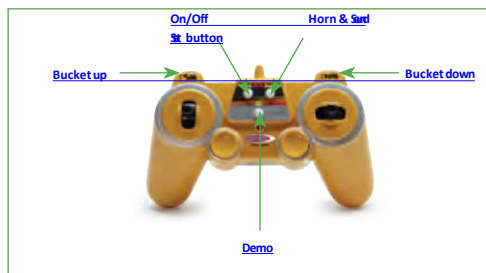

Box content:

- Model
- Remote control 2,4GHz
- Drive battery
- USB charger
- Bucket
- Mounting platform
- Load carrier
- Instructions

Required accessories:

- Remote control:
- 2 x AA 1,5V batteries, Ord. No. 140267 (4 pieces)

Recommended Accessories:

- Construction site set, Ord. No. 412413

See safety notes: 6+ | 2 | 4

Wheel Loader Volvo L50 2,4GHz

No. 405058

Working range

Highlights:

- 2.4GHz transmitter for multiplayer operation
- Officially licensed
- Reversing warning sound
- Auto standby mode
- Demo mode. Pre-programmed sequence
- True to original articulated steering
- Treaded rubber tyres
- LED lights front
- Indicator light

Functions:

- Forward/Reverse
- Left/Right
- Stop
- Realistic engine sound, can be switched off
- Horn
- Demo
- Bucket up/down/tilt down
- Top speed approx. 4 Km/h

Box content:

- Model
- Remote control 2,4GHz
- Instructions