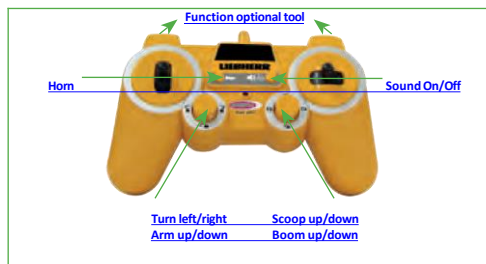

Metal bucket