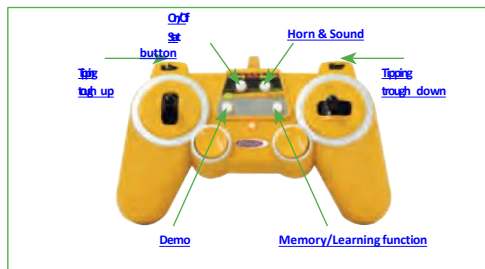

Working range

Highlights:

- 2.4GHz transmitter for multiplayer operation
- Reversing warning sound
- Programmable functions with repeat function
- Auto standby mode
- Demo mode. Pre-programmed sequence
- 4 wheel drive
- Treaded rubber tyres
- LED lights front/rear
- LED signal lights

Functions:

- Forward/Reverse
- Left/Right
- Stop
- Memory/learning function
- Realistic engine sound, can be switched off
- Horn
- Demo
- Tipping trough up/down
- Top speed approx. 4 Km/h

Box content:

- Model
- Remote control 2,4GHz
- Instructions