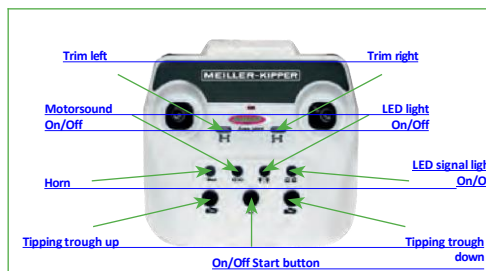

Functions:

- Forward/Reverse
- Left/Right
- On/Off Starter
- Realistic engine sound, can be switched off
- Horn
- LED light on/off
- Track adjustable
- Manually foldable exterior mirrors
- Tipping trough up/down
- Doors manually open/close
- Top speed approx. 4 Km/h