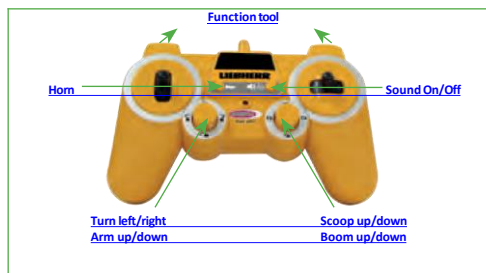

Excavator Liebherr R 936 Destruction-Set 2,4GHz

No. 405112

LIEBHERR

Highlights:

- 2.4GHz transmitter for multiplayer operation
- Officially licensed
- Reversing warning sound
- Auto standby mode
- Each joint individually controllable
- LED lights front
- Metal bucket

Functions:

- Forward/Reverse
- Left/Right
- Stop
- Realistic engine sound, can be switched off
- Horn
- 660° tower rotation
- Load/unload
- Top speed approx. 1 Km/h

Box content:

- Model
- Remote control 2,4GHz
- Shell grapple
- Demolition hammer metal
- Ball
- Instructions

Required accessories:

- Remote control: 2 x AA 1,5V batteries, Ord. No. 140267 (4 pieces)
- Model: 4 x AA 1,5V batteries, Ord. No. 140267 (4 pieces)

Recommended Accessories:

- Charger „Charge Cell“ incl. 6 x NiMH 1,2V 2400mAh batteries, No. 153085
- Construction site set, Ord. No. 412413

565 x 195 x 315 mm

See safety notes: 6+ | 2 | 4