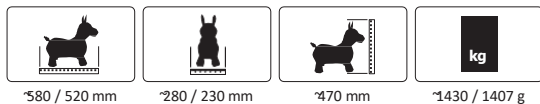

BOunCinG Animal - Horse

See safety notes: 1+ | 2

1. **Highlights:**
2. Promotes sense of balance and motor skills
   - Animal ears serve as a support for the child
   - Exclusive hand-painted design
   - Child-friendly ergonomic shape
   - Ball pump
   - Resistant and hard-wearing
   - Weather resistant
   - Easy to clean
   - BPA free

Box content:

- Model • Pump • Instructions

Recommended Accessories: • Mobile board, Ord. No. 460332