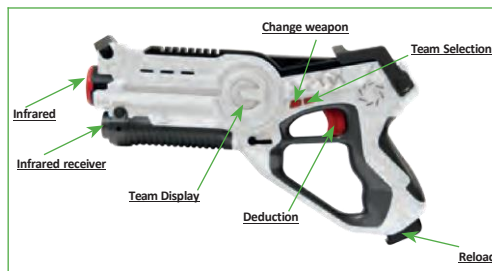

Functions:

- Shooting
- Reload
- Change weapon
- Vibration
- Sound effects

530 x 70 x 205 mm