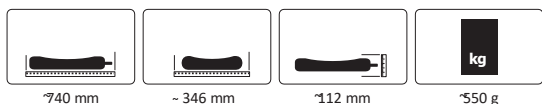

SnOW Play BOB - ArrOw

See safety notes: 3+ | 2 | 4 | 10 | 11 | 12

Highlights:

- Aerodynamic design for perfect tobogganing fun
- Comfortable, ergonomic seat/lounger for optimal sliding position
- Impact resistant plastic
- Handhold

Box content:

- Model
- Instructions