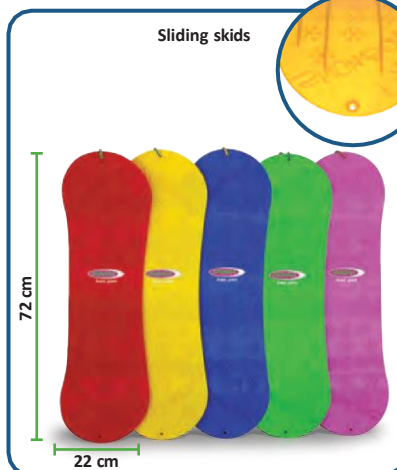

SnOw Play SnOwball Pliers

~380 mm   ~86 mm   ~183 g

See safety notes: 2+

Highlights:

- Uncomplicated and easy to transport
- Impact resistant plastic
- Shape snowballs in seconds
- Snowballs with a diameter of approx. 7 cm
- Never cold hands again

Box content:

- Model
- Instructions

SnOw Play Ski Funny Carve 1st step

~420 mm   ~613 g

See safety notes: 3+ | 2 | 4 | 10 | 11 | 12

Highlights:

- Aerodynamic design to glide smoothly over the snow
- Impact resistant plastic
- Ski poles 60 cm high for optimum balance
- Secure fastening loops for different boot types and sizes (23 - 28)
- Light and robust aluminium poles
- Anti-slip grooves on the top of the skis

Box content:

- Ski
- Ski poles
- Instructions

SnOw Play SnOwbOard

~720 mm   ~220 mm   ~341 g

See safety notes: 5+ | 2 | 4 | 10 | 11 | 12 | 53

Highlights:

- Aerodynamic design to glide smoothly over the snow
- Impact resistant plastic
- Smooth anti-slip surface on the underside with skids
- Anti-slip surface on the upper side
- Rope with handle for pulling

Box content:

- Model
- Instructions