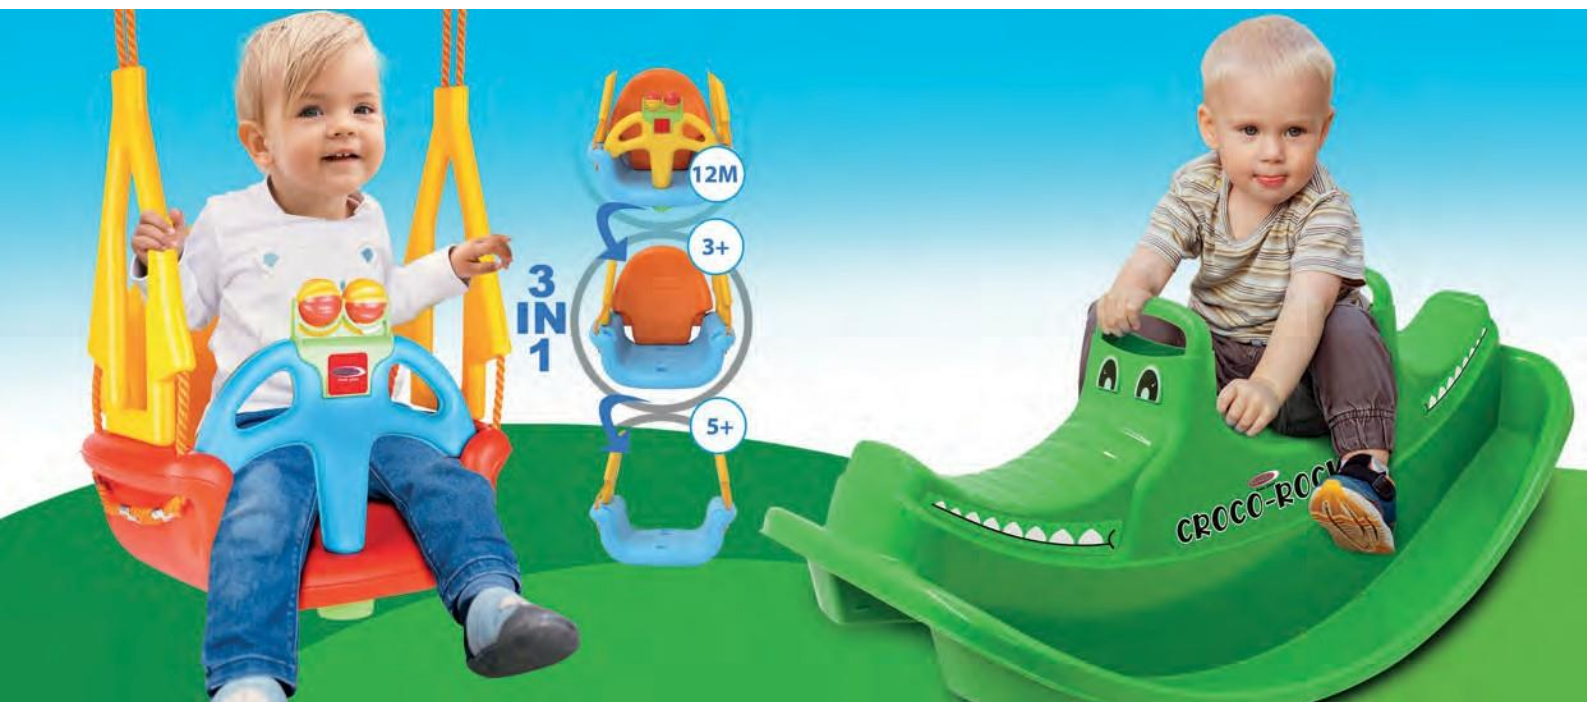

ROCKinG HORse - BOB GALLOP 2in1

See safety notes: 1,5+ | 2

1. **Highlights:**
2. 2in1 rocking horse with runners and wheels
   - Suitable for indoor and outdoor use
   - Weatherproof plastic
   - Simple conversion

1. **Functions:**
2. Roll or swing function

1. **Box content:**
2. Model
   - Instructions

ROcker FOR CHILDren - CrOCO ROcker

See safety notes: 1+ | 2 | 3 | 32 | 34 | 42 | 43 | 46 | 48

1. **Highlights:**
2. Suitable for indoor and outdoor use
   - Weatherproof plastic
   - Comfortable seat for optimal rocking fun
   - Handholds
   - 2 seating possibilities

1. **Functions:**
2. Rockers

1. **Box content:**
2. Model