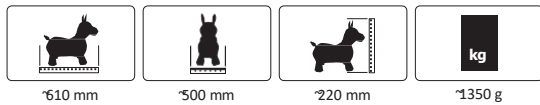

BOunCinG Animal - uniCOrn Plush

See safety notes: 1+ | 2

1. **Highlights:**
2. Promotes sense of balance and motor skills
   - Animal ears serve as a support for the child
   - Child-friendly ergonomic shape
   - Ball pump
   - Resistant and hard-wearing
   - Easy to clean
   - BPA free
   - Washable

Functions: • Removable cover

Box content: • Model • Pump • Instructions

Recommended Accessories: • Mobile board, Ord. No. 460332