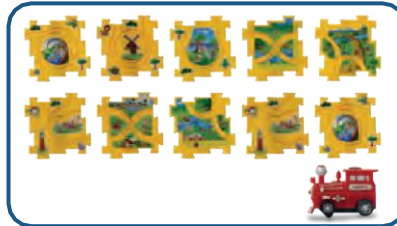

Puzzle Dynamic - ZOO

460303

70 mm

42 mm

55 mm

273 g

See safety notes: 3+ | 2 | 4

Highlights:

- Design your own individual railway network
- Press a button to drive along the built railway track on your own

Box content:

- Model
- Instructions

Required accessories:

- Model:
- 1 x AAA 1,5V batteries, Ord. No. 140280 (4 pieces)