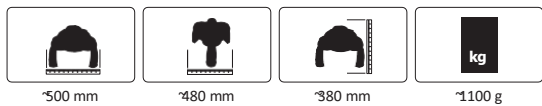

See safety notes: 1+

1. **Highlights:**
- 13-part set • Music
  - Promotes fine motor skills through play
  - Promotes gross motor skills • LED light effects
  - 10 Shapes in 5 different colours • Mirror
  - Learn and play • Smooth running plastic wheels

1. **Functions:**
2. Music button with different songs
   - Phone with music detachable • Removable moulded car
   - Many movable elements to push, press and turn

1. **Box content:**
2. 10 shapes • Table • Shape car • Telephone • Instructions

1. **Required accessories:**
2. Mobile: 2 x AA 1,5V batteries, Ord. No. 140267 (4 pieces)