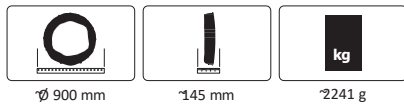

OUTDOOR

SandbOx, PluGGable - BurG

See safety notes: 1+ | 51

Highlights:

- 13-part set
- Easy assembly and disassembly due to plug-in system
- Playing fun with sand
- Multi-coloured

Box content:

- 8 sandpit segments
- 3 moulds
- 1 rake
- 1 shovel