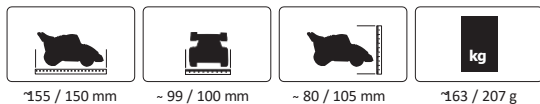

My Little - RaCer / Car

See safety notes: 1+

1. **Highlights:**
2. Realistic engine sound
   - Music
   - LED flashing light
   - Pull-back motor

Functions:

- Horn

Box content:

- Model
- 3 x 1.5V AG13 // LR44 button cells