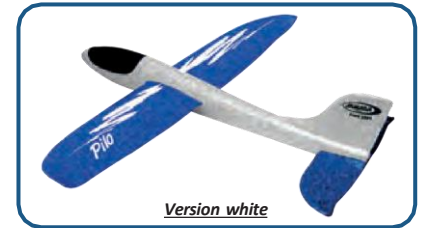

# FOam Glider 2in1 - PiLO

460305  4 1042774442460

460306  4 1042774442477

 ~480 mm  
 ~470 mm  
 ~43 g

RTF 2 5+

See safety notes: 5+ | 2 | 4

- Highlights:**
- Super light
  - Extremely flexible
  - By simply changing the elevator, you can choose between looping and gliding flight