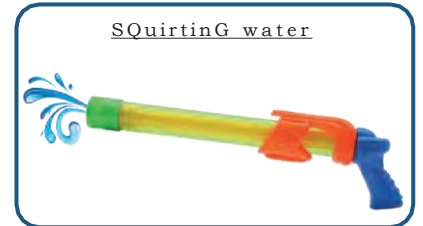

OUTDOOR

MC Fizz WaterPistol - Fizzy BaLLs 2in1

See safety notes: 3+ | 2 | 4 | 6

1. **Highlights:**
2. Easy to operate
   - 2 in 1 water pistol with soft balls
   - Spray range up to 7 m
   - Ball range up to 9 m

1. **Functions:**
2. 2 Options selectable: Splash water or shoot balls
   - Pumping system

1. **Box content:**
2. Water gun
   - 8 softballs
   - Instructions

1. **Recommended Accessories:**
2. Replacement balls, Ord. No. 460314 (10 pieces)

MC Fizz Water sPray Gun with tank

See safety notes: 3+ | 2 | 4 | 6

1. **Highlights:**
2. Spray range up to 7 m
   - Can be carried on the back like a rucksack
   - With approx. 2,5 litre water tank
   - Hose approx. 72 cm long
   - Water sprayer with cool fire brigade design

1. **Functions:**
2. Spraying function
   - Adjustable shoulder straps

1. **Box content:**
2. Model
   - Instructions

MC Fizz Water sPrinkLer - Hydrant HaPPy

See safety notes: 3+ | 2 | 4 | 36 | 37

1. **Highlights:**
2. Brings fun and cooling
   - Quick installation
   - Connects to standard hose system

1. **Functions:**
2. Hydrant head rotates and sprays water

1. **Box content:**
2. Model
   - Adapter