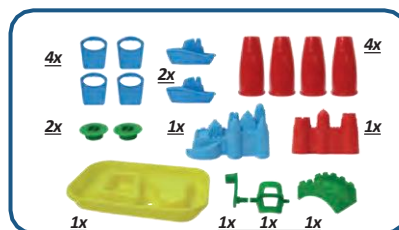

**Box content:**

- 1 castle
- 1 bridge
- 1 watchtower • 1 crank
- 1 paddle wheel • 1 water basin
- 2 boats • 2 drains
- 4 water locks • 4 table feet

2

OUTDOOR

12 M

570 x 155 x 380 mm

OUTDOOR