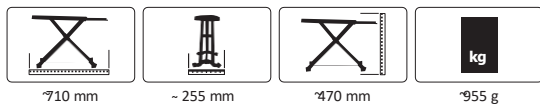

IrOnInG Set - Little Laundry PrinCess

See safety notes: 3+ | 2 | 4

1. **Highlights:**
- 6-part set
  - Height of ironing board optimised for children
  - Clothes pegs and hangers for hanging up clothes
  - Stable tilt-proof mechanism
  - Easy to assemble

1. **Box content:**
2. Ironing board
   - Toy iron (plastic toy)
   - 3 clothes pegs
   - Clothes hanger