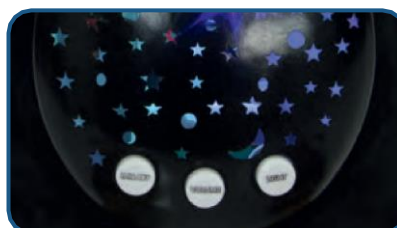

starlight LED - Der Kleine Rabe SOCKe