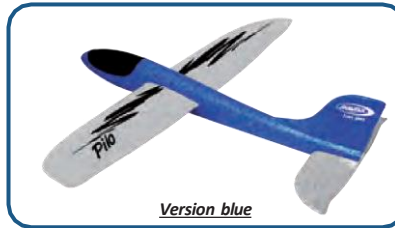

# FOam Glider 2in1 - PiLO

460305  4 1042774442460

460306  4 1042774442477

 ~480 mm  
 ~470 mm  
 ~43 g

RTF 2 5+

See safety notes: 5+ | 2 | 4

- Highlights:**
- Super light
  - Extremely flexible
  - By simply changing the elevator, you can choose between looping and gliding flight