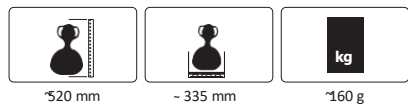

SnOw Play SnOw Glider - bear

See safety notes: 3+ | 2 | 10 | 11 | 12

1. **Highlights:**
2. Impact resistant plastic
   - Handholds on the pan head
   - Bear shape on handle
   - Lightweight, only 160 g

1. **Box content:**
2. Model
   - Instructions