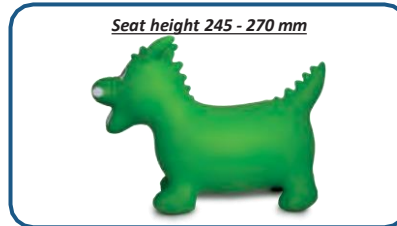

BOunCinG Animal - DraGOn

See safety notes: 1+ | 2

1. **Highlights:**
2. Promotes sense of balance and motor skills
   - Animal ears serve as a support for the child
   - Exclusive hand-painted design
   - Child-friendly ergonomic shape
   - Ball pump
   - Resistant and hard-wearing
   - Weather resistant
   - Easy to clean
   - BPA free

Box content:

- Model • Pump • Instructions

Recommended Accessories:

- Mobile board, Ord. No. 460332

BOunCinG Animal - UniCOrn

See safety notes: 1+ | 2

1. **Highlights:**
2. Promotes sense of balance and motor skills
   - Animal ears serve as a support for the child
   - Exclusive hand-painted design
   - Child-friendly ergonomic shape
   - Ball pump
   - Resistant and hard-wearing
   - Weather resistant
   - Easy to clean
   - BPA free

Box content:

- Model • Pump • Instructions

Recommended Accessories: • Mobile board, Ord. No. 460332

BOunCinG Animal - Horse

See safety notes: 1+ | 2

1. **Highlights:**
2. Promotes sense of balance and motor skills
   - Animal ears serve as a support for the child
   - Exclusive hand-painted design
   - Child-friendly ergonomic shape
   - Ball pump
   - Resistant and hard-wearing
   - Weather resistant
   - Easy to clean
   - BPA free

Box content:

- Model • Pump • Instructions

Recommended Accessories: • Mobile board, Ord. No. 460332