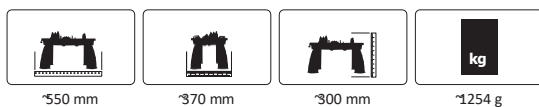

Sand/water Play table - Castle

See safety notes: 1+

Highlights:

- 18-part set
- Promotes creativity
- Easy to assemble
- Multi-coloured

Functions:

- Can be filled with water or sand
- Manual bucket wheel

Box content:

- 1 castle
- 1 bridge
- 1 watchtower • 1 crank
- 1 paddle wheel • 1 water basin
- 2 boats • 2 drains
- 4 water locks • 4 table feet