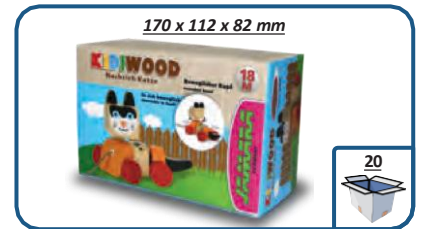

wOODen tOys - WaLk-a-LONg Cat

KIDIWOOD

See safety notes: 1,5+ | 2 | 7

1. **Highlights:**
2. Solid wood - sycamore maple and beech
   - Promotes motor skills and sense of touch
   - Draw string for tracing
   - Water-based paints

1. **Functions:**
2. Free wheel
   - Movable head
   - Movable in itself

1. **Box content:**
2. Cat on wheels

wOODen tOys - WaLk-a-LONg SausaGe dOG

KIDIWOOD

See safety notes: 1,5+ | 7

1. **Highlights:**
2. Solid wood - sycamore maple and beech
   - Promotes motor skills and sense of touch
   - Draw string for tracing
   - Water-based paints

1. **Functions:**
2. Free wheel
   - Movable ears
   - Movable in itself

1. **Box content:**
2. Dachshund on wheels

wOODen tOys - WaLk-a-LONg DuCk Family

KIDIWOOD

See safety notes: 1,5+ | 7

1. **Highlights:**
2. Solid wood - sycamore maple and beech
   - Promotes motor skills and sense of touch
   - Draw string for tracing
   - Water-based paints

1. **Functions:**
2. Free wheel
   - Movable head/wings

1. **Box content:**
2. Model consists of 3 parts