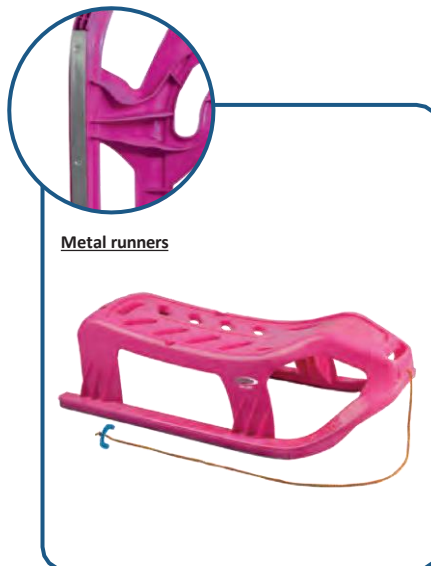

50
max. kg

EU
CE MARKED

3+

900 cm x 460 cm x 290 mm

1

SnOW Play BOB - KarO1

460364 	460365 		
800 mm	~ 410 mm	~130 mm	~1007 g

See safety notes: 3+ | 2 | 4 | 10 | 11 | 53

1. **Highlights:**
2. Aerodynamic design for perfect tobogganing fun
   - Comfortable, ergonomic seat/lounger for optimal sliding position
   - Impact resistant plastic
   - Steering by pulling the respective handbrake
   - Handbrakes on both sides
   - Rope for pulling
   - Lightweight, only 1 kg

1. **Box content:**
2. Model
   - Instructions