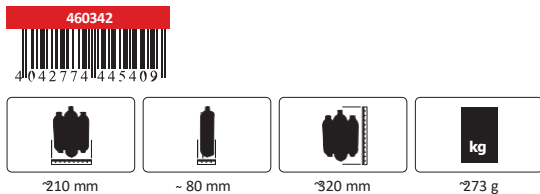

MC Fizz Water sPray Gun with tank

See safety notes: 3+ | 2 | 4 | 6

1. **Highlights:**
2. Spray range up to 7 m
   - Can be carried on the back like a rucksack
   - With approx. 2,5 litre water tank
   - Hose approx. 72 cm long
   - Water sprayer with cool fire brigade design

1. **Functions:**
2. Spraying function
   - Adjustable shoulder straps

1. **Box content:**
2. Model
   - Instructions