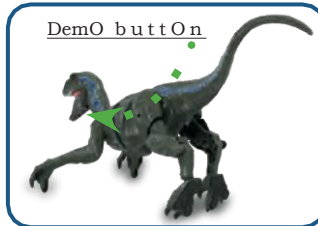

- Functions:**
- Forward/backward • Left/Right • To the side • Demo
  - Nimble movements

- Box content:**
- Model • Remote control 2,4GHz • Drive battery
  - USB charger • Instructions

- Required accessories:**
- Remote control:
  - 2 x AA 1,5V batteries, Ord. No. 140267 (4 pcs.)