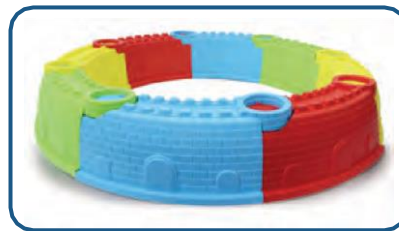

## SandbOx, PluGGable - BurG

See safety notes: 1+ | 51

**Highlights:**

- 13-part set
- Easy assembly and disassembly due to plug-in system
- Playing fun with sand
- Multi-coloured

**Box content:**

- 8 sandpit segments
- 3 moulds
- 1 rake
- 1 shovel