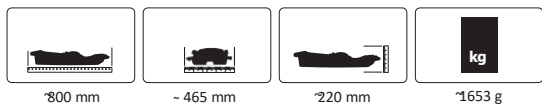

OUTDOOR

SnOW Play BOB - COMfOrt

See safety notes: 3+ | 2 | 4 | 10 | 11 | 53

Highlights:

- Aerodynamic design for perfect tobogganing fun
- Comfortable, ergonomic seat/lounger for optimal sliding position
- Impact resistant plastic
- Steering by pulling the respective handbrake
- Handbrakes on both sides
- Rope with handle for pulling

Box content:

- Model
- Instructions