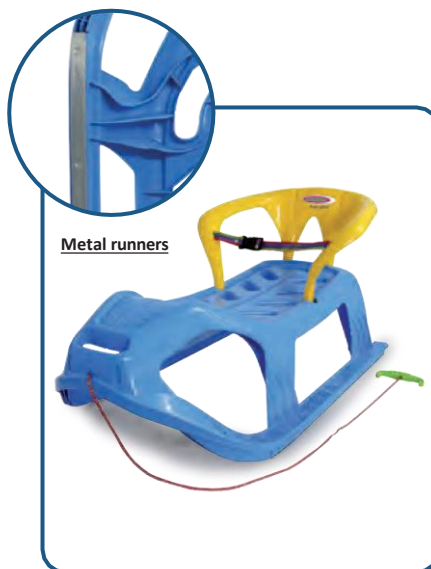

OUTDOOR

SnOW Play sledGe - SnOW-Star

460366 	460367 		
900 mm	~ 480 mm	~475 mm	~2932 g

See safety notes: 3+ | 2 | 4 | 10 | 11 | 12 | 53

1. **Highlights:**
2. Comfortable, ergonomic seat for optimal sliding position
   - Tilt protection due to wide design
   - Impact resistant plastic
   - Metal runners
   - Rope with handle for pulling

1. **Functions:**
2. Removable backrest
   - Safety strap removable

1. **Box content:**
2. Model
   - Instructions

50
max. kg

2
Maximum number of persons

EU
CE MARKED

3+

900 x 480 x 475 mm

1

SnOW Play sledGe - SnOW-Star

461120 	461121 	461122 	
900 mm	~ 460 mm	~290 mm	~2700 g

See safety notes: 3+ | 2 | 4 | 10 | 11 | 12 | 53

1. **Highlights:**
2. Comfortable, ergonomic seat for optimal sliding position
   - Tilt protection due to wide design
   - Impact resistant plastic
   - Metal runners
   - Rope with handle for pulling

1. **Box content:**
2. Model
   - Instructions