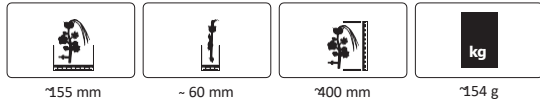

OUTDOOR

MC Fizz water sPrinkler - flOWers

See safety notes: 3+ | 2 | 4 | 36 | 37

1. **Highlights:**
2. Quick installation
   - Connection to standard hose system

1. **Functions:**
2. Hoses move and spray water
   - Water splashes in all directions
   - Flowers rotate due to sprinkling water

1. **Box content:**
2. Model
   - Adapter
   - Ground spike