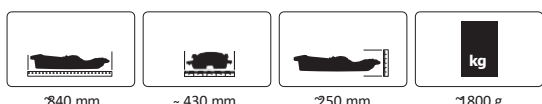

SnOW Play BOB - BlaCk Devil

See safety notes: 3+ | 2 | 4 | 10 | 11 | 53

Highlights:

- Stable construction for perfect tobogganing fun
- Comfortable, ergonomic seat for optimal sliding position
- Impact resistant plastic
- Steering wheel
- Handbrakes on both sides
- Smooth anti-slip surface on the underside with skids
- Rope with handle for pulling

Functions:

- Left/Right

Box content:

- Model
- Instructions