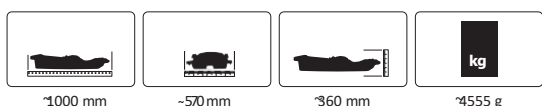

SnOW Play BOB - Ralley

See safety notes: 3+ | 2 | 4 | 10 | 11 | 53

Highlights:

- Aerodynamic design for perfect tobogganing fun
- Comfortable, ergonomic seat for optimal sliding position
- Tilt protection due to wide design
- Impact resistant plastic
- Steering wheel with steel steering rod
- Handbrake with steel claws
- Plastic handle with handy D-handle
- Smooth anti-slip surface on the underside with skids
- Rope with handle for pulling

Functions:

- Left/Right • Adjustable handle and pull strap

Box content:

- Model
- Instructions