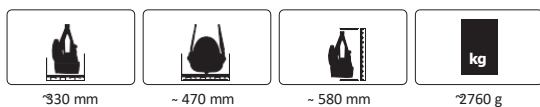

Children's swinG - GrOW with me 3in1

See safety notes: 1+ | 2 | 3 | 21 | 23 | 30 | 31 | 32 | 33 | 46 | 47

1. **Highlights:**
2. Suitable for indoor and outdoor use
   - Weatherproof plastic
   - Seat belt
   - 4-fold fastening makes the seat tip-proof
   - Can be adapted to the child's development
   - Rope height: 163 cm

1. **Functions:**
2. Safety bar/backrest locks into place
   - Removable safety bar/backrest
   - Rotating balls with rattles
   - Adjustable backrest

1. **Box content:**
2. Model
   - Instructions