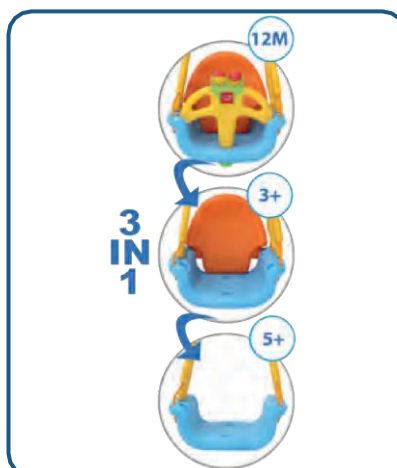

Baby swinG - COMfOrt SwinG 2in1

See safety notes: 10M | 2 | 3 | 21 | 22 | 23 | 30 | 31 | 32 | 33 | 34

1. **Highlights:**
2. Suitable for indoor and outdoor use
   - Weatherproof plastic
   - Table with drink holder
   - Seat belt
   - 4-fold fastening makes the seat tip-proof
   - Rope height: 140 cm

1. **Functions:**
2. Safety bar/Table with drink holder locks into place
   - Removable safety bar/Table with drink holder

1. **Box content:**
2. Model
   - Instructions

Baby swinG - Small SwinG

See safety notes: 10M | 2 | 3 | 21 | 22 | 23 | 30 | 31 | 32 | 33 | 34

1. **Highlights:**
2. Suitable for indoor and outdoor use
   - Weatherproof plastic
   - Safety bar
   - 4-fold fastening makes the seat tip-proof
   - Rope height: 145 cm

1. **Box content:**
2. Model
   - Instructions

Children's swinG - GrOW with me 3in1

See safety notes: 1+ | 2 | 3 | 21 | 23 | 30 | 31 | 32 | 33 | 46 | 47

1. **Highlights:**
2. Suitable for indoor and outdoor use
   - Weatherproof plastic
   - Seat belt
   - 4-fold fastening makes the seat tip-proof
   - Can be adapted to the child's development
   - Rope height: 163 cm

1. **Functions:**
2. Safety bar/backrest locks into place
   - Removable safety bar/backrest
   - Rotating balls with rattles
   - Adjustable backrest

1. **Box content:**
2. Model
   - Instructions