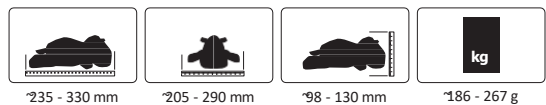

starlight LED - Dreamy