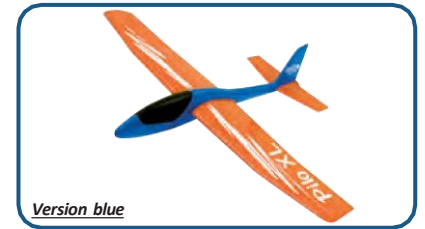

# FOam Glider 2in1 - PiLO

460305  4 1042774442460

460306  4 1042774442477

 ~480 mm  
 ~470 mm  
 ~43 g

RTF 2 5+

See safety notes: 5+ | 2 | 4

- Highlights:**
- Super light
  - Extremely flexible
  - By simply changing the elevator, you can choose between looping and gliding flight

- Functions:**
- Looping
  - Gliding flight

- Box content:**
- Model
  - Instructions

# FOam Glider 2in1 - PiLO XL

460485  4 10427744480990

460486  4 10427744481003

 ~860 mm  
 ~670 mm  
 ~152 g

RTF 2 8+

See safety notes: 8+ | 2 | 4

- Highlights:**
- Super light
  - Extremely flexible
  - By simply changing the elevator, you can choose between looping and gliding flight