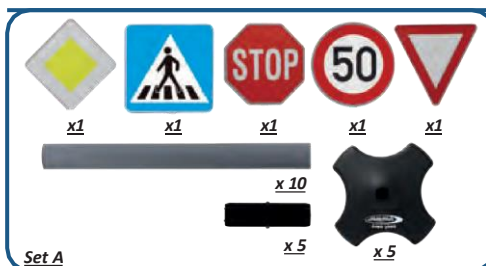

Traffic Set - Grand

460257 - Set A

460293 - Set B

250 x 810 mm

1519 / 1502 g

See safety notes: 3+ | 2

Set A

Set B

Highlights: Set A

- 25-part set
- Easy assembly due to interlocking elements
- Set A with 5 different traffic signs: Stop, Pedestrian crossing, Maximum speed 50, Give way, Give way road

Highlights: Set B

- 25-part set
- Easy assembly due to interlocking elements
- Set B with 5 different traffic signs: 30 zone, right turn, no entry, no stopping at road works

Box content:

- 5 Warning Signs
- 5 Foot plates
- 10 Rods
- 5 Connecting plug
- Instructions

523 x 260 x 130 mm