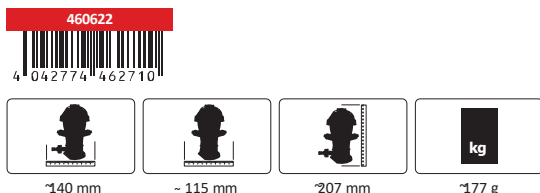

MC Fizz Water sPrinkLer - Hydrant HaPPy

See safety notes: 3+ | 2 | 4 | 36 | 37

1. **Highlights:**
2. Brings fun and cooling
   - Quick installation
   - Connects to standard hose system

1. **Functions:**
2. Hydrant head rotates and sprays water

1. **Box content:**
2. Model
   - Adapter