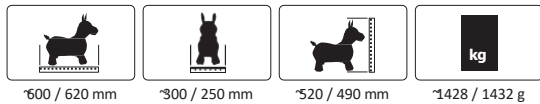

BOunCinG Animal - UniCOrn

See safety notes: 1+ | 2

1. **Highlights:**
2. Promotes sense of balance and motor skills
   - Animal ears serve as a support for the child
   - Exclusive hand-painted design
   - Child-friendly ergonomic shape
   - Ball pump
   - Resistant and hard-wearing
   - Weather resistant
   - Easy to clean
   - BPA free

Box content:

- Model • Pump • Instructions

Recommended Accessories: • Mobile board, Ord. No. 460332