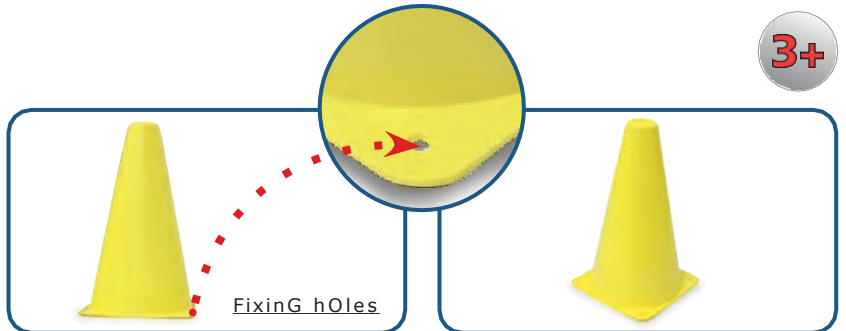

Box content:

- 4 pylons