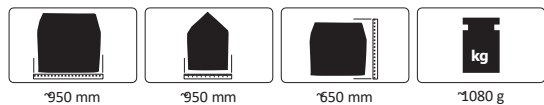

Fendt PlayHUse - Farm

See safety notes: 1,5+ | 2

Highlights:

- Officially licensed
- Suitable for indoor use
- Promotes role play and imagination
- Farm motif printed all round
- Tent with door opening
- Easy assembly due to interlocking elements
- Can be dismantled to save space

Box content:

- Model consists of 52 parts