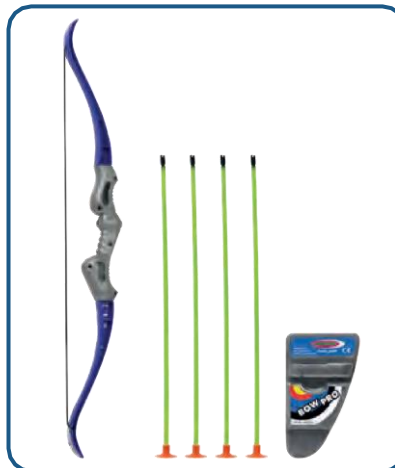

See safety notes: 3+ | 2 | 4 | 6

Cowboys and Indians! – With the Bow and Arrow Set from JAMARA. The set can be stowed away in the corresponding quiver, which can be attached to the clothing with a hook. Pull the arrow out of the quiver, pull bow and shoot. The set includes 4 arrows with suction cups that stick to smooth surfaces.

1. **Highlights:**
2. Quiver can be attached to clothing with a hook
   - Arrows can be stored in the quiver
   - Arrows with suction cups
3. **Box content:**
4. Arrow guide on the bow for ideal flight path
   - Bow
   - 4 arrows
   - Quiver
   - Instructions