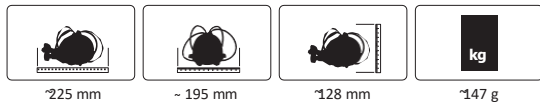

MC Fizz Water sPrinkler - Whale

See safety notes: 3+ | 2 | 4 | 36 | 37

1. **Highlights:**
2. Quick installation
   - Connects to standard hose system

1. **Functions:**
2. Hoses rotate
   - Water splashes in all directions

1. **Box content:**
2. Model
   - Adapter