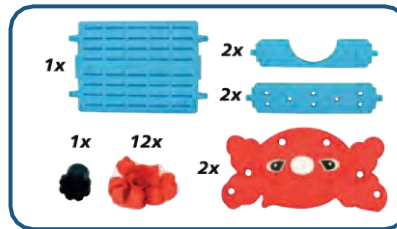

OUTDOOR

Children's seating GrOuP - sit and swinG 2in1

460738	460739
4 042774 467197	4 042774 467203

~1080 mm	~ 800 mm	~ 540 mm	~9380 g

See safety notes: 3+ | 3 | 34 | 42 | 43 | 44 | 45 | 46 | 47 | 48 | 49

1. **Highlights:**
2. Suitable for indoor and outdoor use
   - Simple assembly
   - Rounded edges
   - Seat-table group or rocker reversible
   - Sturdy design
   - Can be dismantled to save space

1. **Functions:**
2. Rockers

1. **Box content:**
2. Model
   - Assembly tool
   - Instructions