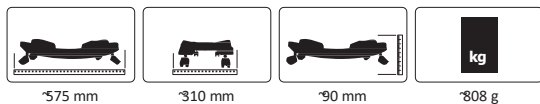

BOunCinG Animal - MOBile bOard 2in1

See safety notes: 2

1. **Functions:**
2. Roll or swing function

Suitable for Bouncing animals:
460590, 460597, 460315, 460316, 460317, 460318, 460453, 460454, 460591, 460542, 460543, 466002

1. **Box contents:**
2. Mobile Board 2in1
   - Instructions