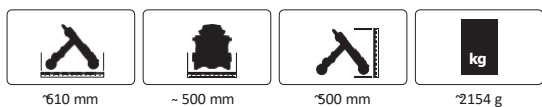

Baby Walker - My First Walker

See safety notes: 9M | 2 | 3 | 47

1. **Highlights:**
- 19-part set
  - Sound box included
  - Promotes fine motor skills through play
  - 10 Shapes in 5 different colours
  - Ergonomic design with handle
  - Learn and play

1. **Box content:**
2. 3 x 1.5V AG13 // LR44 button cells
   - Baby walker
   - 8 balls
   - 10 shapes
   - Instructions