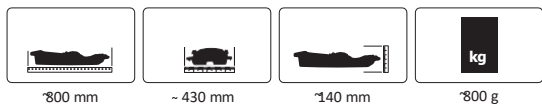

OUTDOOR

SnOW Play BOB - KarO1

See safety notes: 3+ | 2 | 4 | 10 | 11 | 12 | 53

Highlights:

- Aerodynamic design for perfect tobogganing fun
- Comfortable, ergonomic seat/lounger for optimal sliding position
- Impact resistant plastic
- Rope for pulling
- Lightweight, under 1 kg

Box content:

- Model
- Instructions