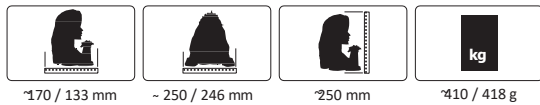

# Stylehead Set

See safety notes: 3+ | 4 | 16

- Highlights:**
- Promotes role play and imagination
  - Try out cool trendy hairstyles
  - Style like a princess
  - Durable hair
  - Hair accessories included