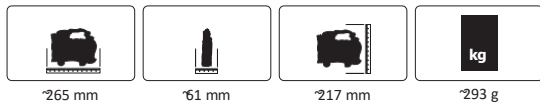

MusiC lOCOMotive - TsChu TsChu

See safety notes: 1+

1. **Highlights:**
2. 6 Animal sounds
   - Educational toy with songs, animal sounds, tones
   - 5 x 8 Play options

Box content:

- Model

Required accessories:

- Model:
- 3 x AA 1,5V batteries, Ord. No. 140267 (4 pieces)