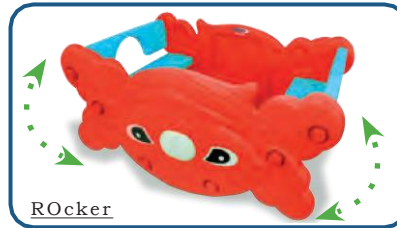

OUTDOOR

Children's seating GrOuP - sit and swinG 2in1

460738	460739
4 042774 467197	4 042774 467203

~1080 mm	~ 800 mm	~ 540 mm	~9380 g

See safety notes: 3+ | 3 | 34 | 42 | 43 | 44 | 45 | 46 | 47 | 48 | 49

1. **Highlights:**
2. Suitable for indoor and outdoor use
   - Simple assembly
   - Rounded edges
   - Seat-table group or rocker reversible
   - Sturdy design
   - Can be dismantled to save space

1. **Functions:**
2. Rockers

1. **Box content:**
2. Model
   - Assembly tool
   - Instructions