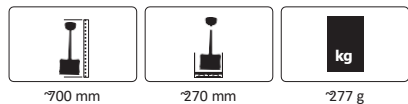

SnOw Play snOw ShOvel - Tally

See safety notes: 3+

1. **Highlights:**
2. Impact resistant plastic
   - Plastic handle with handy D-handle
   - Reinforcing ribs in the blade for maximum strength

1. **Box content:**
2. Model
   - Instructions