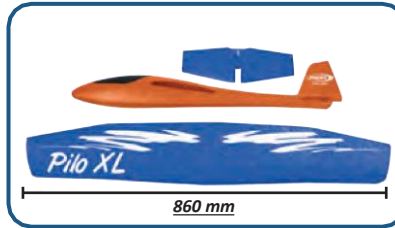

# FOam Glider 2in1 - PiLO

460305  4 1042774442460

460306  4 1042774442477

 ~480 mm  
 ~470 mm  
 ~43 g

RTF 2 5+

See safety notes: 5+ | 2 | 4

- Highlights:**
- Super light
  - Extremely flexible
  - By simply changing the elevator, you can choose between looping and gliding flight

# FOam Glider 2in1 - PiLO XL

460485  4 10427744480990

460486  4 10427744481003

 ~860 mm  
 ~670 mm  
 ~152 g

RTF 2 8+

See safety notes: 8+ | 2 | 4

- Highlights:**
- Super light
  - Extremely flexible
  - By simply changing the elevator, you can choose between looping and gliding flight