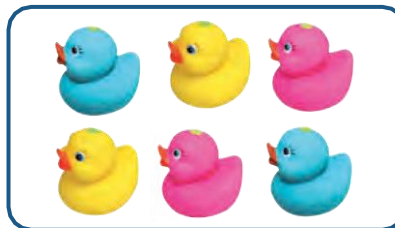

# Bath TOY

See safety notes: 0,5+

- Highlights:**
- 6-part set
  - Promotes motor skills
  - Colourful and fun bath toy
  - BPA free

- Functions:**
- Floatable
  - Squeaks
  - Sprays water on pressure

- Box content:**
- 6 ducks or 6 sea animals