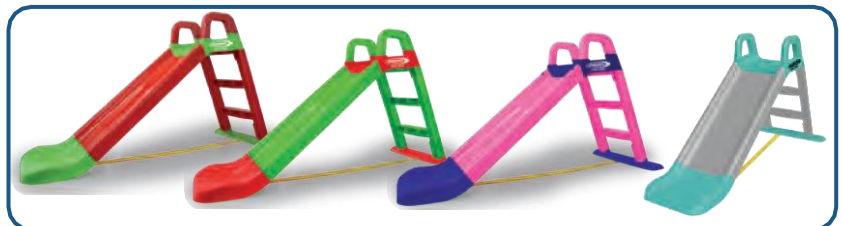

# Slide - Funny Slide

~1450 mm    ~ 590 mm    ~790 mm    ~3880 g

See safety notes: 1+ | 2 | 3 | 46 | 51

- Highlights:**
- Suitable for indoor and outdoor use
  - Weatherproof plastic
  - Slippery run-out for soft landings
  - Wide steps and safety handles
  - Stabilising belt

# PlayhOuse - Little HOme

~1300 mm    ~ 780 mm    ~1200 mm    ~14800 g

See safety notes: 1,5+ | 2 | 3 | 46

- Highlights:**
- Suitable for indoor and outdoor use
  - Weatherproof plastic
  - Easy to assemble
  - Easy to clean
  - Stable plug-in system
  - Curtains