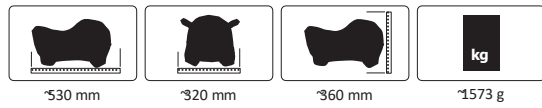

BOunCinG Car - POLiCe truCK

See safety notes: 1+ | 2

Highlights:

- Promotes sense of balance and motor skills
- Side mirrors serve as a support for the child
- Exclusive hand-painted design
- Child-friendly ergonomic shape
- Ball pump
- Resistant and hard-wearing
- Weather resistant
- Easy to clean
- BPA free

Box content:

- Model
- Pump
- Instructions