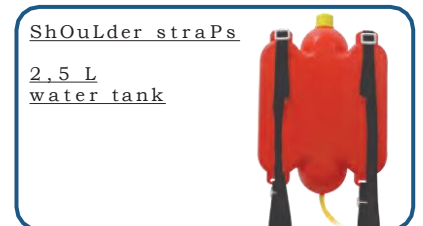

OUTDOOR

MC Fizz WaterPistol - Fizzy BaLLs 2in1

See safety notes: 3+ | 2 | 4 | 6

1. **Highlights:**
2. Easy to operate
   - 2 in 1 water pistol with soft balls
   - Spray range up to 7 m
   - Ball range up to 9 m

1. **Functions:**
2. 2 Options selectable: Splash water or shoot balls
   - Pumping system

1. **Box content:**
2. Water gun
   - 8 softballs
   - Instructions

1. **Recommended Accessories:**
2. Replacement balls, Ord. No. 460314 (10 pieces)

MC Fizz Water sPray Gun with tank

See safety notes: 3+ | 2 | 4 | 6

1. **Highlights:**
2. Spray range up to 7 m
   - Can be carried on the back like a rucksack
   - With approx. 2,5 litre water tank
   - Hose approx. 72 cm long
   - Water sprayer with cool fire brigade design

1. **Functions:**
2. Spraying function
   - Adjustable shoulder straps

1. **Box content:**
2. Model
   - Instructions

MC Fizz Water sPrinkLer - Hydrant HaPPy

See safety notes: 3+ | 2 | 4 | 36 | 37

1. **Highlights:**
2. Brings fun and cooling
   - Quick installation
   - Connects to standard hose system

1. **Functions:**
2. Hydrant head rotates and sprays water

1. **Box content:**
2. Model
   - Adapter