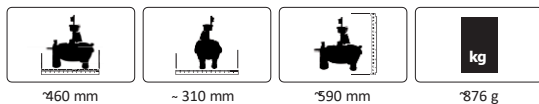

Sand/water Play table - Pirat JaCk

See safety notes: 2+ | 2 | 24

Highlights:

- Promotes motor skills and imaginative play
- Encourages active play with sand and water
- Easy to assemble
- Rain cloud
- Multi-coloured

Functions:

- Movable modules
- Can be filled with water or sand
- Removable feet

Box content:

- Model consists of 21 parts