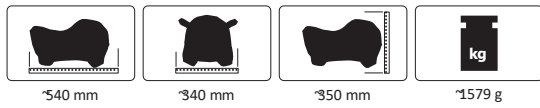

Claas - BOUnCinG TraCtOr

See safety notes: 1+ | 2

Highlights:

- Officially licensed
- Promotes sense of balance and motor skills
- Side mirrors serve as a support for the child
- Exclusive hand-painted design
- Child-friendly ergonomic shape
- Ball pump
- Resistant and hard-wearing
- Weather resistant
- Easy to clean
- BPA free

Box content:

- Model
- Pump
- Instructions