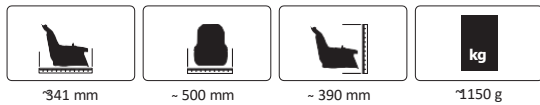

## Baby swinG - COMfOrt SwinG 2in1

See safety notes: 10M | 2 | 3 | 21 | 22 | 23 | 30 | 31 | 32 | 33 | 34

- Highlights:**
- Suitable for indoor and outdoor use
  - Weatherproof plastic
  - Table with drink holder
  - Seat belt
  - 4-fold fastening makes the seat tip-proof
  - Rope height: 140 cm