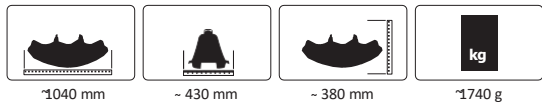

ROcker FOR CHILDren - CrOCO ROcker

See safety notes: 1+ | 2 | 3 | 32 | 34 | 42 | 43 | 46 | 48

1. **Highlights:**
2. Suitable for indoor and outdoor use
   - Weatherproof plastic
   - Comfortable seat for optimal rocking fun
   - Handholds
   - 2 seating possibilities

1. **Functions:**
2. Rockers

1. **Box content:**
2. Model