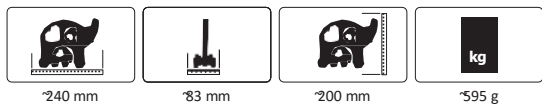

## wOODen tOys - WaLk-a-LONg eLePhant Family

**KIDIWOOD**

See safety notes: 1,5+ | 7

- Highlights:**
- 3-part set
  - Solid wood - sycamore maple and beech
  - Promotes motor skills and sense of touch
  - Recognise and sort shapes
  - Partly magnetic
  - Draw string for tracing
  - Water-based paints
  - Lovingly designed wooden figures