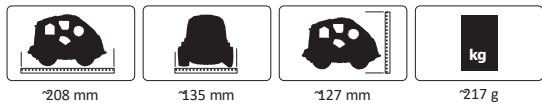

Kids SkillGame ShaPes Car

See safety notes: 1+

1. **Highlights:**
2. Promotes fine motor skills through play
   - Promotes gross motor skills
   - 10 Shapes in 5 different colours
   - Learn and play

1. **Box content:**
2. Model
   - 10 shapes