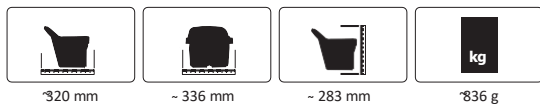

Baby swinG - Small SwinG

See safety notes: 10M | 2 | 3 | 21 | 22 | 23 | 30 | 31 | 32 | 33 | 34

1. **Highlights:**
2. Suitable for indoor and outdoor use
   - Weatherproof plastic
   - Safety bar
   - 4-fold fastening makes the seat tip-proof
   - Rope height: 145 cm

1. **Box content:**
2. Model
   - Instructions