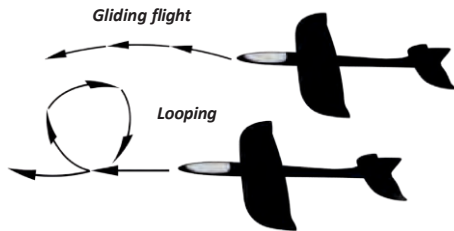

See safety notes: 5+ | 2 | 4

1. **Highlights:**
2. Super light
   - Extremely flexible
   - By simply changing the elevator, you can choose between looping and gliding flight

1. **Functions:**
2. Looping
   - Gliding flight

1. **Box content:**
2. Model
   - Instructions

FOam Glider 2in1 - PiLO XL

460485 4 10427744480990

460486 4 10427744481003

~860 mm
~670 mm
~152 g