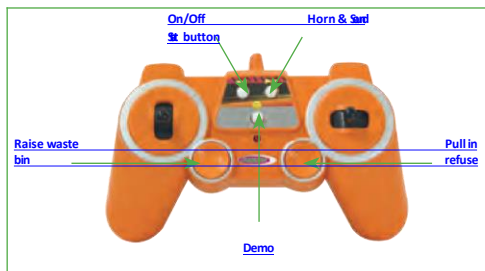

Functions:

- Forward/Reverse
- Left/Right
- Stop
- Realistic engine sound, can be switched off
- Horn
- Demo
- Raise waste bin
- Pull in refuse
- Top speed approx. 4 Km/h