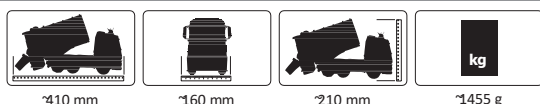

560 x 195 x 260 mm

III. recommended accessories

See safety notes: 6+ | 2 | 4

Timber Transporter Mercedes-Benz Arocs 2,4GHz

No. 404935

Working range

Highlights:

- 2.4GHz transmitter for multiplayer operation
- Officially licensed
- Reversing warning sound
- Start button on remote control
- Programmable functions with repeat function
- Auto standby mode
- Demo mode. Pre-programmed sequence
- 4 wheel drive
- Treaded rubber tyres
- LED lights front/rear
- Indicator light
- Wooden logs included