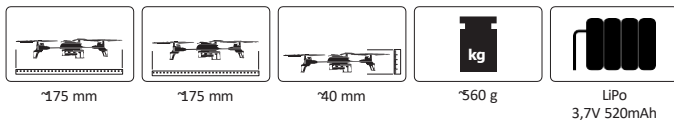

See safety notes: 16+ | 1 | 8 | 9 | 14*