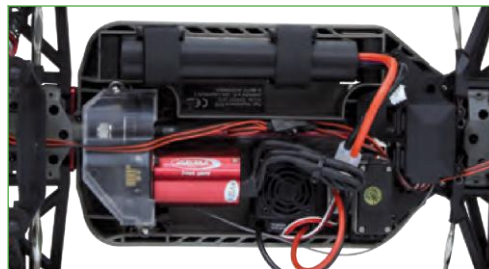

610 x 350 x 250 mm

Box content:

- Model
- Remote control 2,4GHz
- Drive battery
- Charger
- Instructions with tuning list

Required accessories:

for Remote control 4 x AA Batteries

140267

Recommended Accessories: