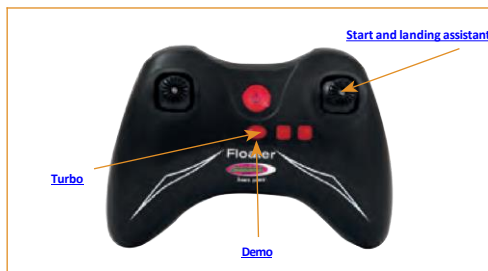

Functions:

- Forward/Reverse
- Left/Right
- Up/Down
- LED light on/off
- Turbo function
- Demo

Box content:

- Model
- Remote control 2,4GHz with integrated charger
- Flight battery
- USB charger
- Spare rotor blades
- Spare tail rotor blade
- Instructions

Functions:

- Forward/Reverse
- Left/Right
- Up/Down
- Turbo function
- Demo
- Take-off and landing assistant
- Top speed approx. 6 Km/h

Box content:

- Model
- Remote control 2,4GHz
- Flight battery
- USB charger
- Spare rotor blades
- Spare tail rotor blade
- Spare coupling rod
- Screwdriver
- Instructions