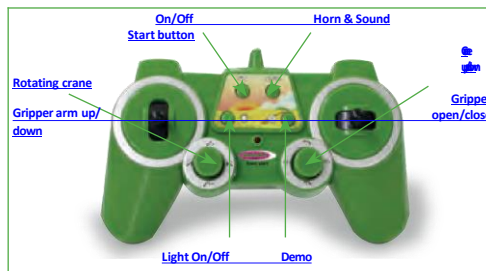

Functions:

- Forward/Reverse
- Left/Right
- Stop
- Realistic engine sound, can be switched off
- Horn
- LED light on/off
- Demo
- Crane up/down
- 180° rotatable crane
- Gripper arm up/down
- Drop sides can be opened manually
- Manual steering fine adjustment
- Top speed approx. 4 Km/h