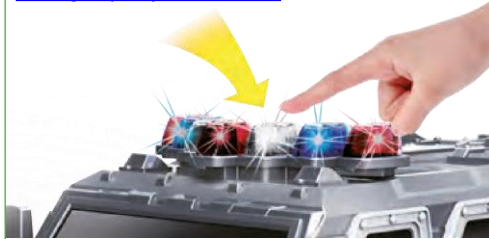

Functions:

- Forward/Reverse
- Left/Right
- Stop
- LED light on/off
- Change the flashing sequence of the signal light
- Top speed approx. 10 Km/h

Flashing frequency with 4 intervals