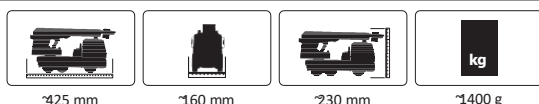

III. recommended accessories

See safety notes: 6+ | 2 | 4