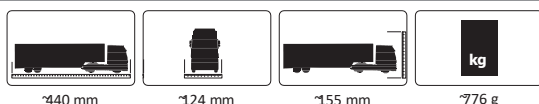

Recommended Accessories:

- Charger „Charge Cell“ incl. 6 x NiMH 1,2V 2400mAh batteries, No. 153085

See safety notes: 6+ | 2 | 4