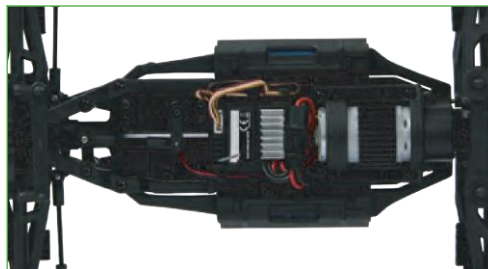

Functions:

- Forward/Reverse
- Left/Right
- Stop
- Top speed approx. 35 Km/h

Box content:

- Model
- Remote control 2,4GHz
- 2 drive batteries
- Charger
- Instructions

Required accessories:

for Remote control 2 x AA Batteries