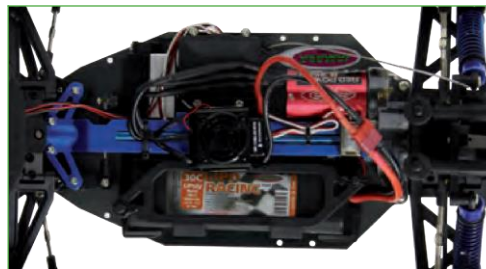

Functions:

- Forward/Reverse
- Left/Right
- Stop
- Top speed approx. 65 Km/h

610 x 350 x 250 mm

Box content:

- Model
- Remote control 2,4GHz
- Drive battery
- Charger
- Instructions with tuning list

Required accessories: