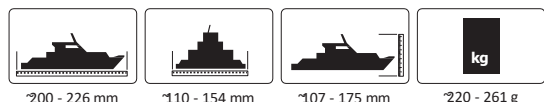

Spare parts:

Propeller 040471

See safety notes: 6+ | 2 | 4 | 5

Atlantique

No. 040250, 27MHz

- Highlights:**
- 2 drive motors
 - Lead weight for position stabilisation
- Functions:**
- Forward/Reverse
 - Left/Right