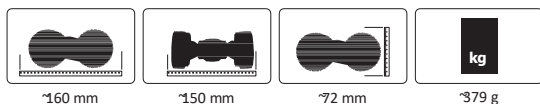

Required accessories:

- Remote control: 2 x AA 1,5V batteries, Ord. No. 140267 (4 pieces)
- Model: 4 x AAA 1,5V batteries, Ord. No. 140280 (4 pieces)

See safety notes: 6+ | 2 | 4