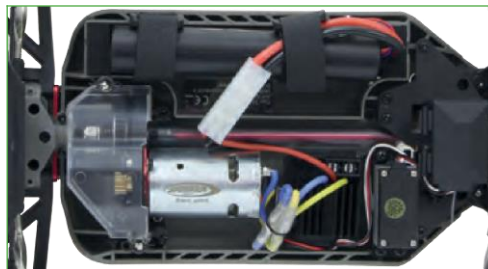

Functions:

- Forward/Reverse
- Left/Right
- Stop
- Top speed approx. 35 Km/h ((059735)
- Top speed approx. 40 Km/h (059736)

EP LiPo Version

605 x 350 x 250 mm

Box content:

- Model
- Remote control 2,4GHz
- Drive battery
- Charger
- Instructions with tuning list