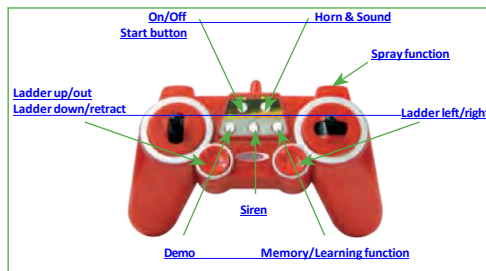

Functions:

- Forward/Reverse
- Left/Right
- Stop
- Memory/learning function
- Realistic engine sound, can be switched off
- Horn
- Siren on/off
- Demo
- 660° rotating ladder
- Spray function on/off
- Ladder up/out
- Ladder down/retract
- Top speed approx. 4 Km/h