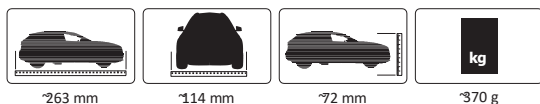

Recommended Accessories:

- Charger „Charge Cell“
- incl. 6 x NiMH 1,2V 2400mAh batteries, No. 153085

See safety notes: 8+ | 2 | 4