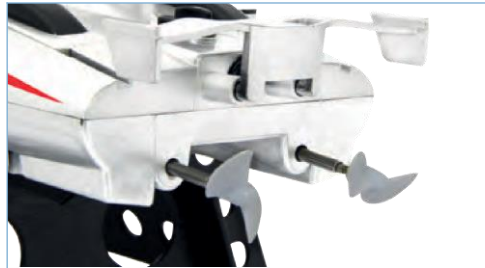

365 x 125 x 187 mm