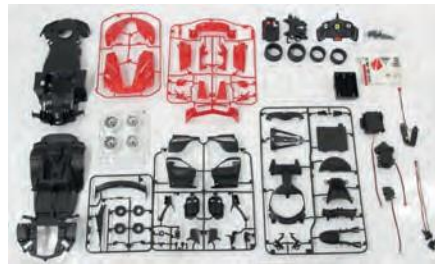

Ferrari FXX K EVO

425 x 80 x 285 mm - SF 1000
430 x 285 x 80 - FXX K EVO