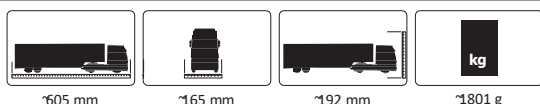

Recommended Accessories:

- Charger „Charge Cell“ incl. 6 x NiMH 1,2V 2400mAh batteries, No. 153085

See safety notes: 6+ | 2 | 4