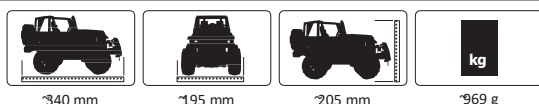

Recommended Accessories:

- Charger „Charge Cell“ incl. 6 x NiMH 1,2V 2400mAh batteries, No. 153085

See safety notes: 6+ | 2 | 4