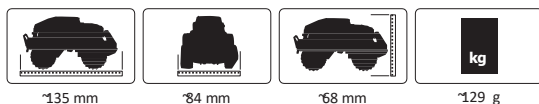

Recommended Accessories:

- Charger „Charge Cell“
  incl. 6 x NiMH 1,2V 2400mAh batteries, No. 153085

III. recommended accessories

See safety notes: 4+ | 2 | 4