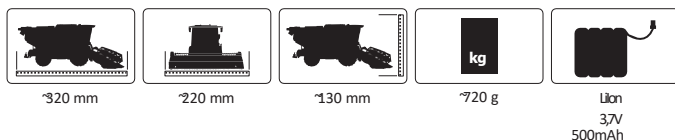

See safety notes: 6+ | 2 | 4 | 9