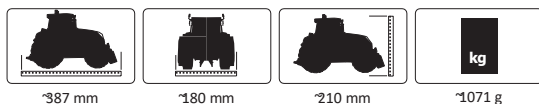

See safety notes: 6+ | 2 | 4