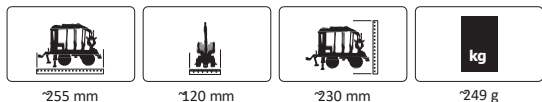

300 x 120 x 140 mm

See safety notes: 3+ | 2 | 4

~255 mm

~120 mm

~230 mm

~249 g