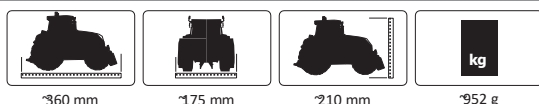

Recommended Accessories:

- Charger „Charge Cell“ incl. 6 x NiMH 1,2V 2400mAh batteries, No. 153085
- RakeTwin Roto, Ord. No. 412411
- Rake Fendt Former, Ord. No. 412589
- Rake Pöttinger, Ord. No. 413381
- Tipper Ord. No. 412412, 413108
- Drum truck with hose distributor Fendt, Ord. No. 405235
- Drum truck with hose distributor Garant, Ord. No. 405236

See safety notes: 6+ | 2 | 4