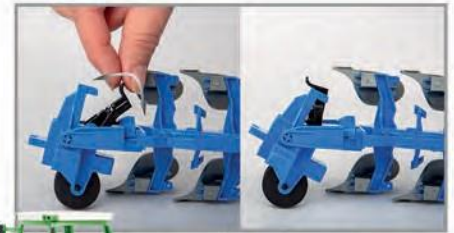

No. 423254

Fendt Tractor not [ideal](#) [available](#) (405330, 405340)

Highlights:

- Accessories for 1:24S Tractor
- Easy to clip on
- Robust plastic

Functions:

- Tilt mounting holder down manually
- Manually adjustable support wheel
- Plow manually rotatable