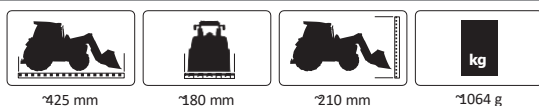

Recommended Accessories:

- Charger „Charge Cell“ incl. 6 x NiMH 1,2V 2400mAh batteries, No. 153085
- RakeTwin Roto, Ord. No. 412411
- Rake Fendt Former, Ord. No. 412589
- Rake Pöttinger, Ord. No. 413381
- Tipper Ord. No. 412412, 413108
- Drum truck with hose distributor Fendt, Ord. No. 405235
- Drum truck with hose distributor Garant, Ord. No. 405236

See safety notes: 6+ | 2 | 4