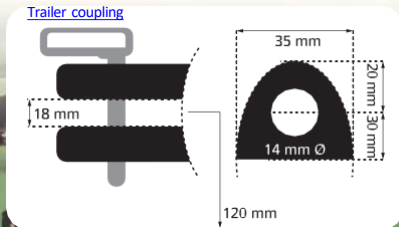

738 x 400 x 322 mm

StrOnG Bull 6V

See safety notes: 3+ | 2 | 4 | 10 | 11 | 12 | 13 | 26

Adjustable seat

Highlights:

- Tilt prevention
- Front swing axle
- Trailer coupling for all common attachments
- Powerful drive motor
- Powerful 6V battery for long driving time