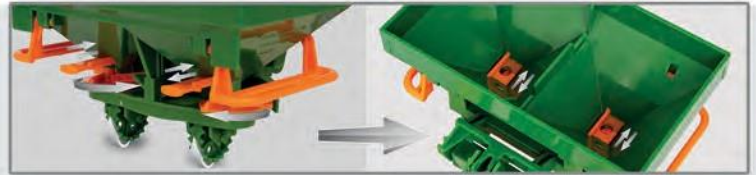

~200 mm	~60 mm	~70 mm	~42 g

S 1:24
3
3+

Fertiliser spreader

No. 423253

Fendt Tractor not [available](#) (405330, 405340)

Highlights:

- Accessories for 1:24S Tractor
- Easy to clip on
- Robust plastic

Functions: