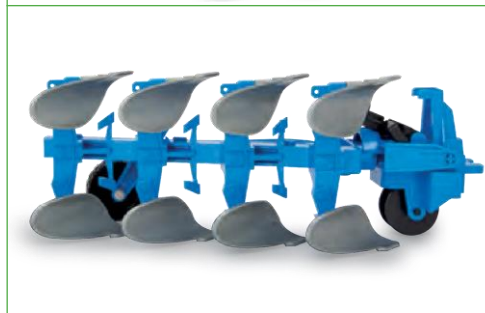

Box content:

- Model
- Instructions

300 x 120 x 140 mm