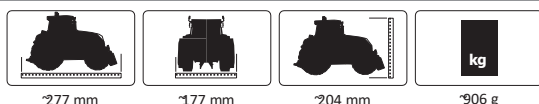

Recommended Accessories:

- Charger „Charge Cell“ incl. 6 x NiMH 1,2V 2400mAh batteries, No. 153085
- RakeTwin Roto, Ord. No. 412411
- Rake Fendt Former, Ord. No. 412589
- Rake Pöttinger, Ord. No. 413381
- Tipper Ord. No. 412412, 413108
- Drum truck with hose distributor Fendt, Ord. No. 405235
- Drum truck with hose distributor Garant, Ord. No. 405236

See safety notes: 6+ | 2 | 4