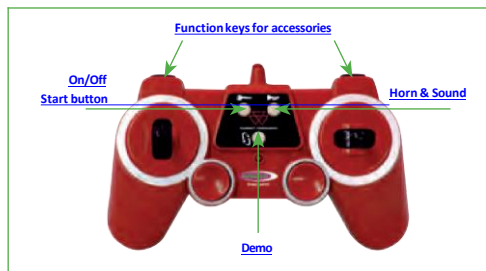

III. recommended accessories

See safety notes: 6+ | 2 | 4

Massey Ferguson 8S.285 2,4GHz

No. 405301

MASSEY FERGUSON

Highlights:

- 2.4GHz transmitter for multiplayer operation
- Officially licensed
- Detailed interior
- Detailed design
- Open crane cabin for play figure
- Realistic engine sound
- Realistic sound effects
- Reversing warning sound
- Brake sound
- Start button on remote control
- Auto standby mode
- Demo mode. Pre-programmed sequence
- Locking sound when idle
- Treaded rubber tyres
- Sturdy ABS body
- LED lights front
- Indicator light
- Connection socket for attachments
- Differential gearbox for optimum driving behavior
- Trailer coupling

Functions:

- Forward/Reverse
- Left/Right
- Stop
- Start button
- Realistic engine sound, can be switched off
- Realistic sound effects, can be switched off
- Horn
- Demo
- Manual steering fine adjustment
- Function button for accessories
- Top speed approx. 1 Km/h