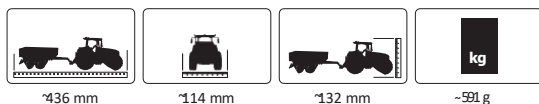

Recommended Accessories:

- Charger „Charge Cell“ incl. 6 x NiMH 1,2V 2400mAh batteries, No. 153085

508 x 155 x 180 mm

III. recommended accessories

See safety notes: 6+ | 2 | 4

Claas Arion 660 2,4GHz

No. 405350