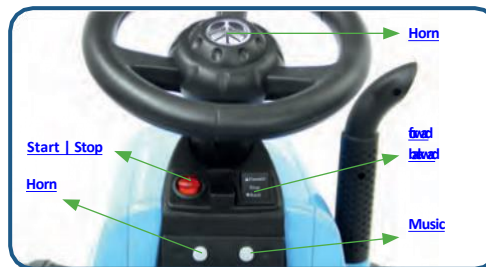

- Officially licensed
- Music
- Powerful drive motor
- Short reduction gearbox for powerful propulsion
- Powerful 6V battery for long driving time
- Charging socket
- LED headlight

Functions:

- Forward/Reverse
- Left/Right
- Stop
- Accelerator pedal
- Music at the push of a button
- Horn on steering wheel
- Horn at the push of a button
- Top speed approx. 3 Km/h