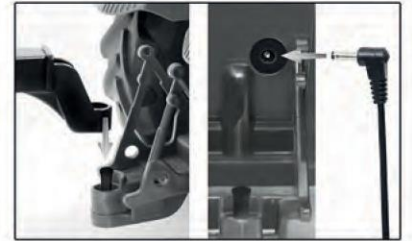

2025

just play

Agricultura

RC Agricultural World

RC PLUG

Fendt My First RC TraCtOr 2,4 GHz

405320
4 042774 473877

See safety notes: 2+ | 2