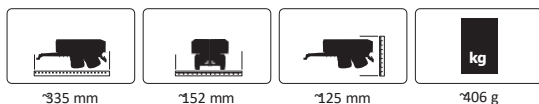

See safety notes: 6+ | 2 | 4