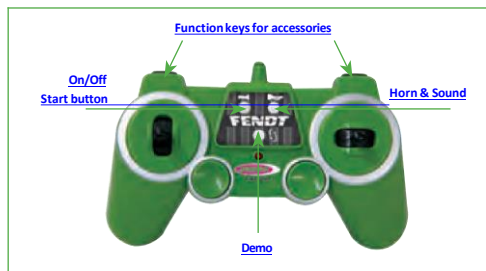

- Model
- Remote control 2,4GHz
- Drive battery
- USB charger
- Instructions

Required accessories:

- Remote control:
- 2 x AAA 1,5V batteries, Ord. No. 140280 (4 pieces)

See safety notes: 6+ | 2 | 4

~195 mm	~100 mm	~120 mm	~290 g	Li-Ion 37V 500mAh

--	--	--	--	--	--	--	--	--

Fendt 1050 Vario 2,4GHz

No. 405035

Highlights:

- 2.4GHz transmitter for multiplayer operation
- Officially licensed
- Detailed interior
- Detailed design
- Open crane cabin for play figure
- Realistic engine sound
- Realistic sound effects
- Reversing warning sound
- Brake sound
- Start button on remote control
- Auto standby mode
- Demo mode. Pre-programmed sequence
- Locking sound when idle
- Treaded rubber tyres
- Sturdy ABS body
- LED lights front
- Indicator light
- Connection socket for attachments
- Differential gearbox for optimum driving behavior
- Trailer coupling

Functions:

- Forward/Reverse
- Left/Right
- Stop
- Start button
- Realistic engine sound, can be switched off
- Realistic sound effects, can be switched off
- Horn
- Demo
- Manually foldable exterior mirrors
- Manual steering fine adjustment
- Function button for accessories
- Top speed approx. 1 Km/h