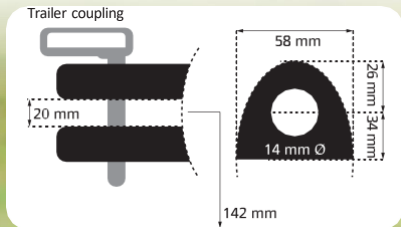

960 x 540 x 500 mm

BiG Wheel 12V

See safety notes: 3+ | 2 | 4 | 10 | 11 | 12 | 13 | 26

Adjustable seat

Highlights:

- Soft start
- Tilt prevention
- Front swing axle
- Trailer coupling for all common attachments
- Music
- 2 powerful drive motors
- Powerful 12V battery for long driving time