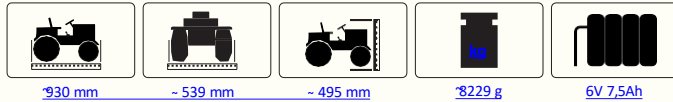

738 x 400 x 322 mm

StrOnG Bull 6V

See safety notes: 3+ | 2 | 4 | 10 | 11 | 12 | 13 | 26

Adjustable seat

Highlights:

- Tilt prevention
- Front swing axle
- Trailer coupling for all common attachments
- Powerful drive motor
- Powerful 6V battery for long driving time