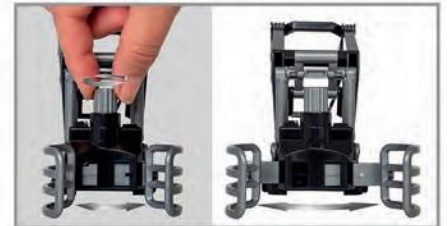

423251

4 042774 474249

Front loader with bale gripper

No. 423252

Fendt Tractor not [ready](#) available (405330, 405340)

Highlights:

- Accessories for 1:24S Tractor
- Robust plastic

Functions: