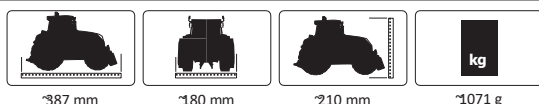

Recommended Accessories:

- Charger „Charge Cell“ incl. 6 x NiMH 1,2V 2400mAh batteries, No. 153085
- RakeTwin Roto, Ord. No. 412411
- Rake Fendt Former, Ord. No. 412589
- Rake Pöttinger, Ord. No. 413381
- Tipper Ord. No. 412412, 413108
- Drum truck with hose distributor Fendt, Ord. No. 405235
- Drum truck with hose distributor Garant, Ord. No. 405236

See safety notes: 6+ | 2 | 4