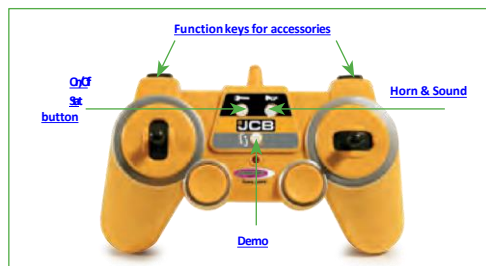

Box content:

- Model with trailer
- Remote control 2,4GHz
- Instructions

Required accessories:

- Remote control:
- 2 x AA 1,5V batteries, Ord. No. 140267 (4 pieces)
- Model:
- 3 x AA 1,5V batteries, Ord. No. 140267 (4 pieces)

Recommended Accessories:

- Charger „Charge Cell“
- incl. 6 x NiMH 1,2V 2400mAh batteries, No. 153085

III. recommended accessories

See safety notes: 6+ | 2 | 4

JCB Fastrac 2,4GHz

No. 405300

Highlights:

- 2.4GHz transmitter for multiplayer operation
- Officially licensed
- Detailed interior
- Detailed design
- Open crane cabin for play figure
- Realistic engine sound
- Realistic sound effects
- Reversing warning sound
- Brake sound
- Start button on remote control
- Auto standby mode
- Demo mode. Pre-programmed sequence
- Locking sound when idle
- Treaded rubber tyres
- Sturdy ABS body
- LED lights front
- Indicator light
- Connection socket for attachments
- Differential gearbox for optimum driving behavior
- Trailer coupling

Functions:

- Forward/Reverse
- Left/Right
- Stop
- Start button
- Realistic engine sound, can be switched off
- Realistic sound effects, can be switched off
- Horn
- Demo
- Manually foldable exterior mirrors
- Manual steering fine adjustment
- Function button for accessories
- Top speed approx. 1 Km/h