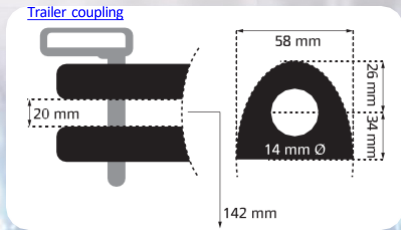

POwer DraG 12V

See safety notes: 3+ | 2 | 4 | 10 | 11 | 12 | 13 | 26