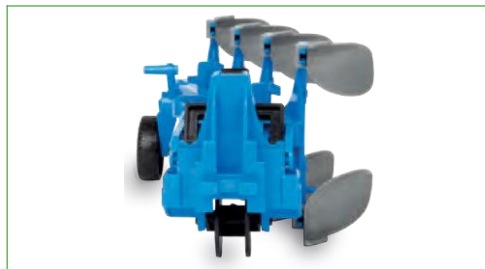

Box content:

- Model
- Instructions

300 x 120 x 140 mm