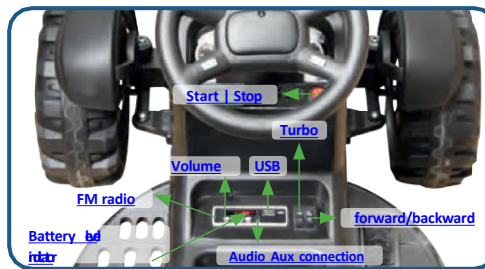

See safety notes: 3+ | 2 | 4 | 10 | 11 | 12 | 13 | 26

Highlights:

- Soft start
- 2-speed
- Battery level indicator
- FM radio
- Audio Aux connection
- USB connection
- Engine sound at start
- 2 powerful drive motors
- Powerful 12V battery for long driving time
- Charging socket
- Trailer with loading platform
- Maximum load up to 5 kg

Functions:

- Forward/Reverse
- Left/Right
- Stop
- 2-speed: slow, fast
- Keyless start via start button
- Horn on steering wheel
- Volume adjustable
- Removable bucket
- Top speed approx. 6 Km/h

Box content: