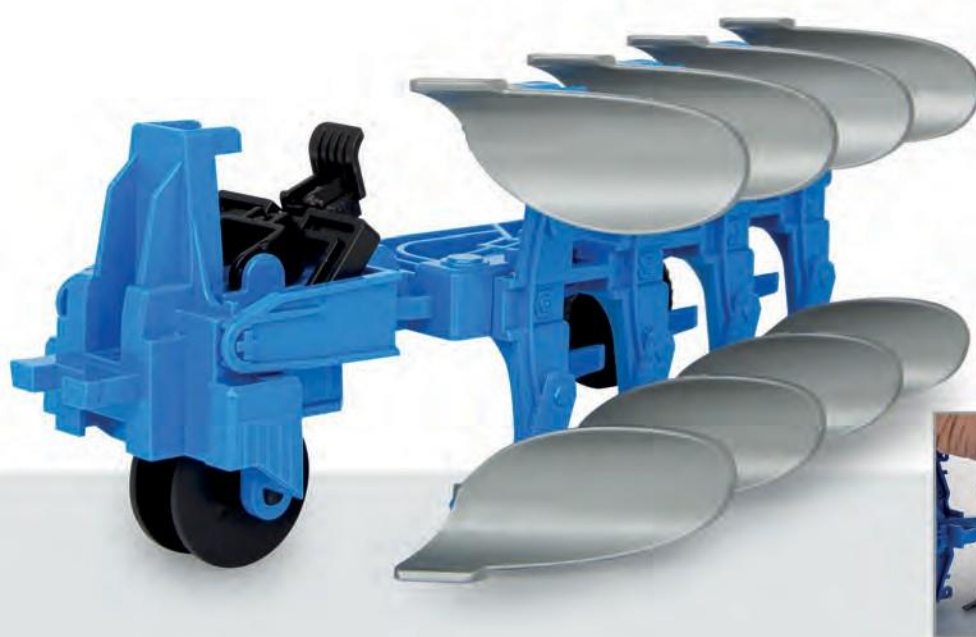

No. 423254

Fendt Tractor not [ideal](#) [available](#) (405330, 405340)

Highlights:

- Accessories for 1:24S Tractor
- Easy to clip on
- Robust plastic

Functions:

- Tilt mounting holder down manually
- Manually adjustable support wheel
- Plow manually rotatable