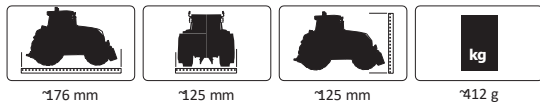

2025

just play

Agricultura

RC Agricultural World

RC PLUG

Fendt My First RC TraCtOr 2,4 GHz

405320
4 042774 473877

See safety notes: 2+ | 2