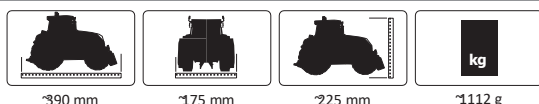

Recommended Accessories:

- Charger „Charge Cell“ incl. 6 x NiMH 1,2V 2400mAh batteries, No. 153085
- RakeTwin Roto, Ord. No. 412411
- Rake Fendt Former, Ord. No. 412589
- Rake Pöttinger, Ord. No. 413381
- Tipper Ord. No. 412412, 413108
- Drum truck with hose distributor Fendt, Ord. No. 405235
- Drum truck with hose distributor Garant, Ord. No. 405236

See safety notes: 6+ | 2 | 4