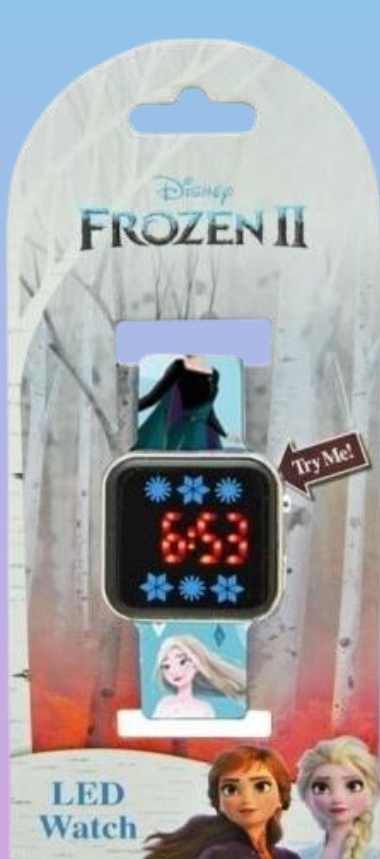

# Relógios LED

Minnie

KID4369

Stitch

KID4039

# Relógios LED

Patrulha Pata

KID19961

**NEW!**

Barbie

KID0033

**NEW!**

# Relógios LED

Frozen

KID4918

Avengers

KID4706