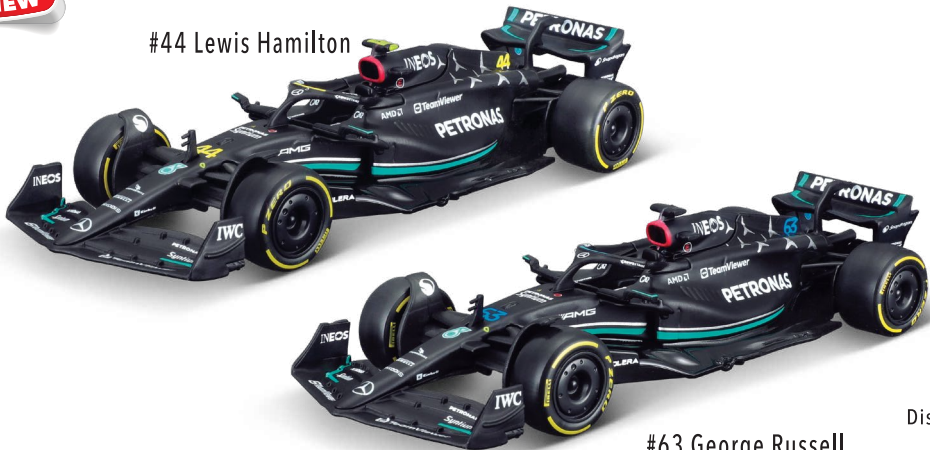

18-38080 4 893993 380800
Mercedes-AMG Petronas Team W14 E Performance (2023)

NEW

#44 Lewis Hamilton

#63 George Russell