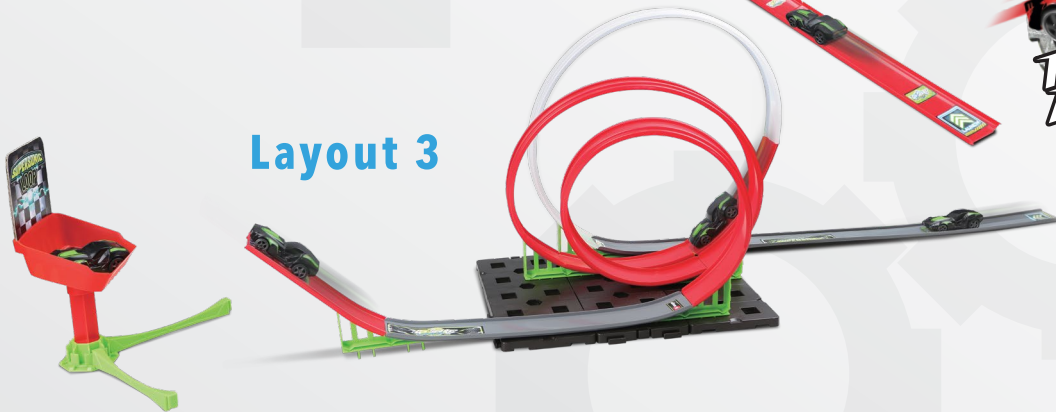

## SuperSonic Launch (3-in-1 Playset)

Outer: 6 Pcs.

**Layout 1**

**Layout 2**

**Layout 3**

**18 -30545**