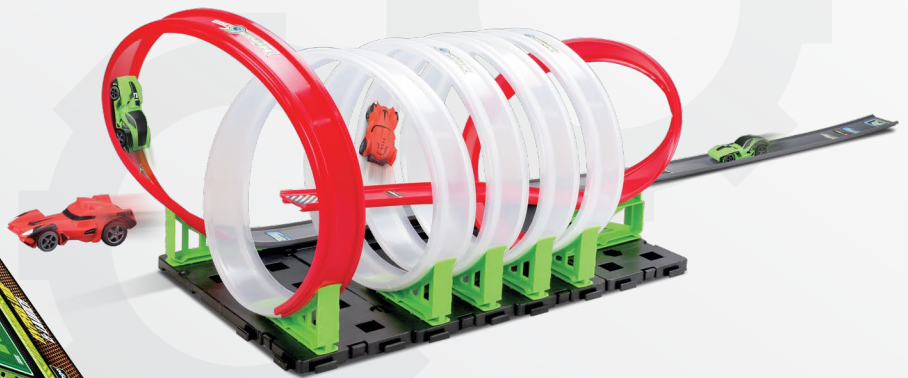

18 -30535

Hyper6 Loop & Launch

Outer: 4 Pcs.

HYPER6 LOOP & LAUNCH EXTREME LOOP SET. INCLUDES 6 WILD LOOPS, JUMP, AND A TARGET BOX. TRACK CAN BE RECONFIGURED.

- Includes 2 Vehicles
- Travels Over 25 Meters / 82 Feet
- Reach Scale Speeds Over 840 KM/H / 522 MPH