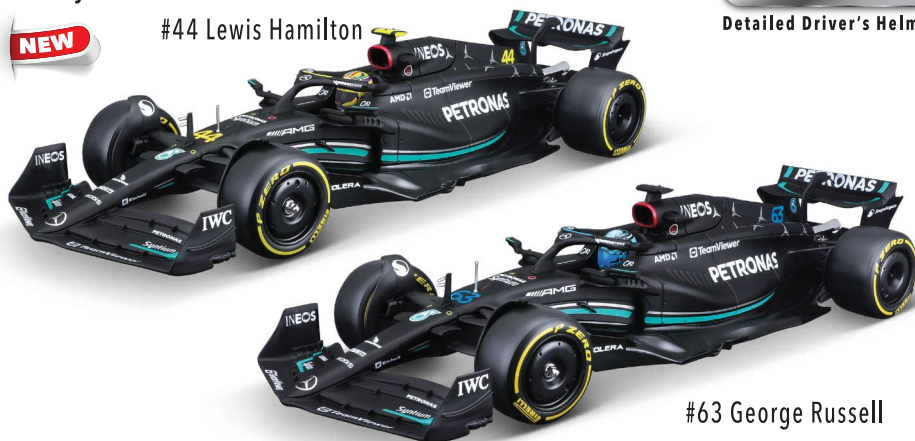

NEW

#1 Max Verstappen  
(Champion ver)

Detailed Driver's Helmet

Asst. #18-28026  
Outer: 12 pcs.

#11 Sergio Pérez

18-28028 

Mercedes-AMG Petronas Team W14 E Performance (2023)

- Mercedes-AMG Die-Cast Formula Vehicle in 1/24 Scale
- Authentic Race Car and Driver's Helmet Details
- Acrylic Box With Decorative Sleeve

NEW

#44 Lewis Hamilton

Detailed Driver's Helmet

Asst. #18-28028  
Outer: 12 pcs.

#63 George Russell

18-38086 

**Alfa Romeo Team Stake C43 (2023)**

- Alfa Romeo Die-Cast Formula Vehicle in 1/43 Scale
- Authentic Race Car and Driver's Helmet Details
- Acrylic Box With Decorative Sleeve

Detailed Driver's Helmet

**NEW**

#24 Zhou Guanyu

#77 Valtteri Bottas

#18-38086  
Outer: 12 pcs.

18-38073 

**BWT Alpine Team A523 (2023)**

- BWT Alpine Die-Cast Formula Vehicle in 1/43 Scale
- Authentic Race Car and Driver's Helmet Details
- Acrylic Box With Decorative Sleeve