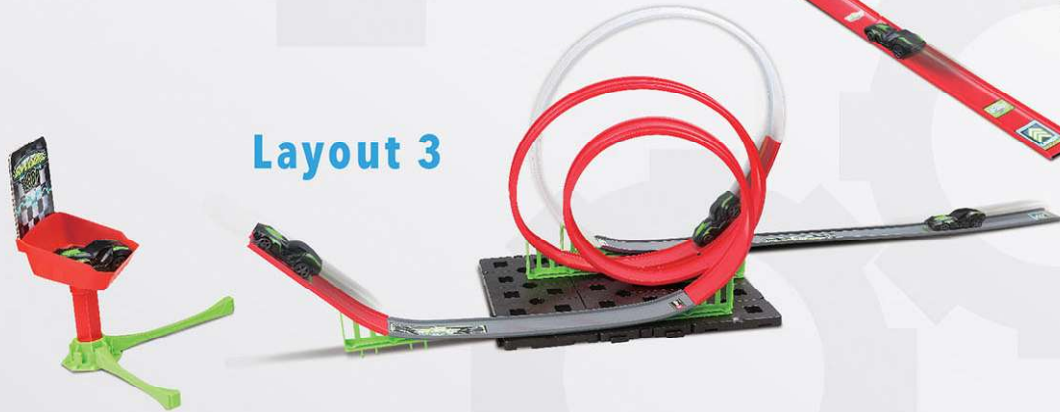

Layout 2

18 -30545

GoGears Extreme

Outer: 24 Pcs.