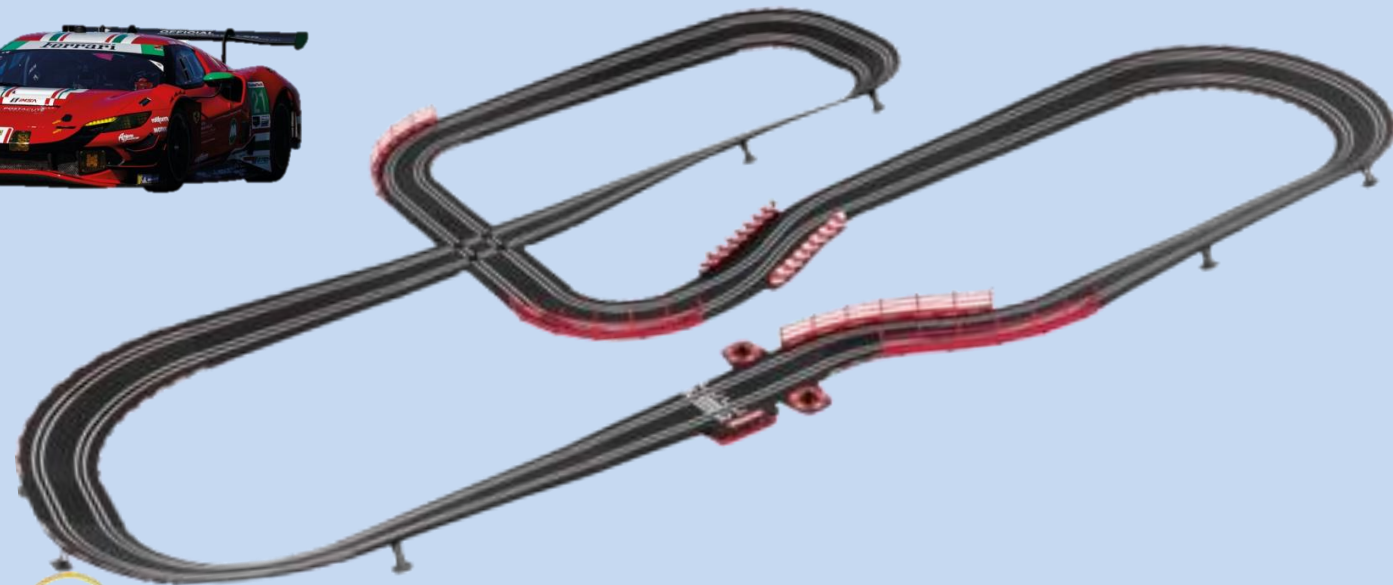

NEW

Pista Ferrari "Power Racing" 8.6

62575

4007486625754

250 x 145 cm
8.2 x 4.76 ft.

8.6 m
28.22 ft.