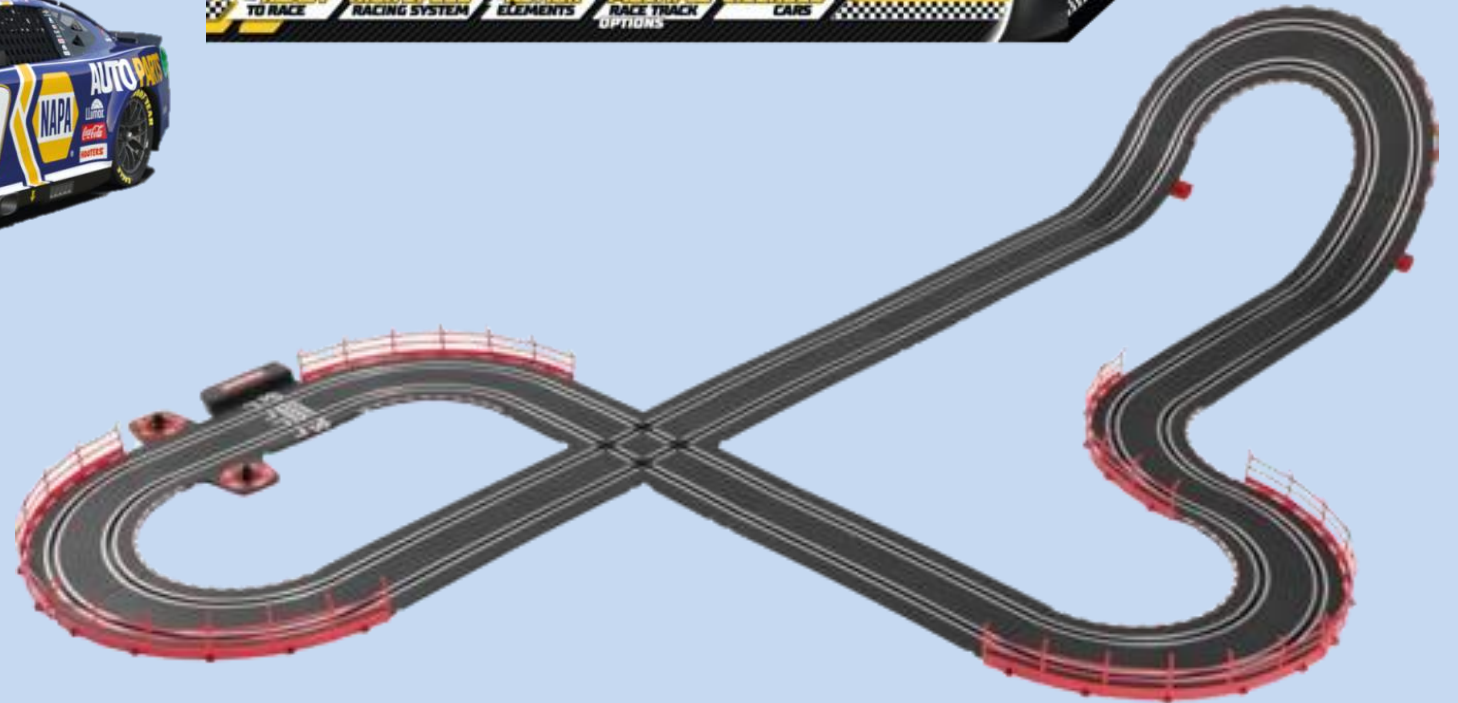

Nascar 4.9m

2x Chevrolet Camaro ZL 1

62582