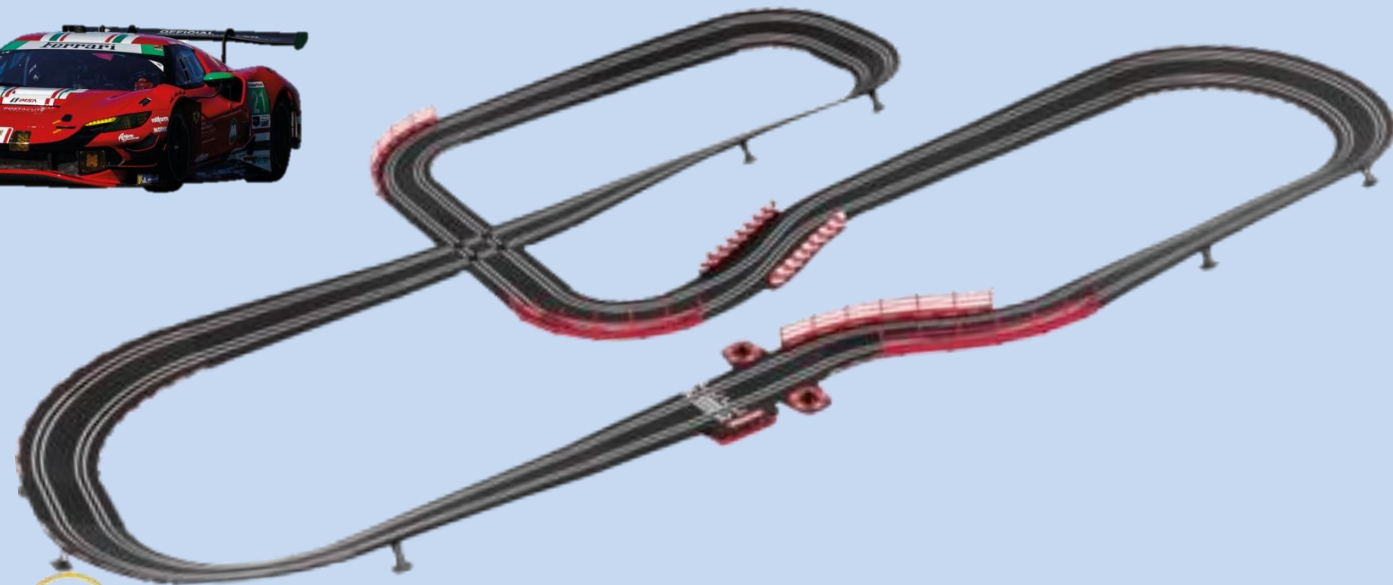

62573

4007486625730

180 x 75 cm
5.91 x 2.46 ft.

5.3 m
17.39 ft.

NEW

Pista Ferrari "Power Racing" 8.6

62575

4007486625754