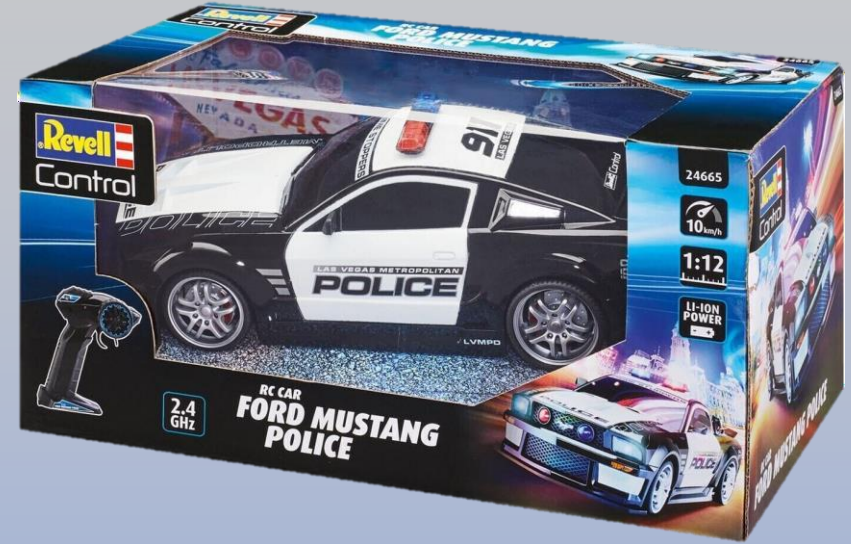

Carro Polícia Ford Mustang

24665

Length:	330 mm
Weight:	565 g
Age:	8+
Driving time:	18 min
Battery:	Li-Ion: 7,4 V /500 mAh
Charging time:	120 min
Batteries transmitter *:	2 x 1,5 V (AA)
Range:	35 m

EAN 4009803246659